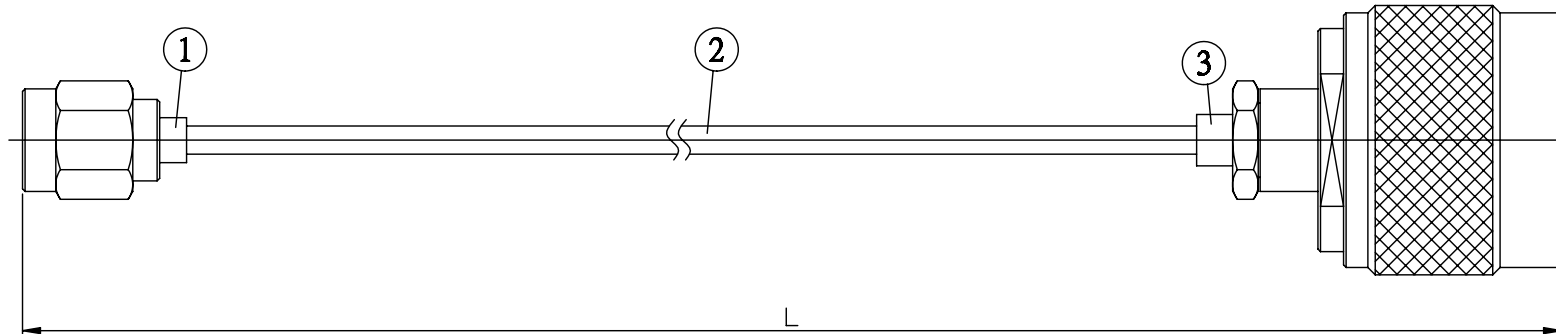

NO.	COMPONENTS	IMPEDANCE
1	SMA REVERSE POLARITY MALE	50 OHM
2	.085" HANDBENDABLE CABLE (= JYEBAO P/N .085SRF-W-P-50)	50 OHM
3	N MALE	50 OHM

SMA R/P MALE

N MALE

JYE BAO P/N	L CM (INCH)
A60N30-85S-15	15 (5.906)
A60N30-85S-30	30 (11.811)
A60N30-85S-50	50 (19.685)
A60N30-85S-100	100 (39.370)
A60N30-85S-150	150 (59.055)
A60N30-85S-200	200 (78.740)
A60N30-85S-XXX	CUSTOM LENGTH IN CM

LENGTH TOLERANCE IS $\pm 1.5\%$ OR $\pm 10\text{MM}$, WHICHEVER IS GREATER.	JYE BAO CO., LTD. TAIPEI TAIWAN
	<small>DESCRIPTION</small> CABLE ASSEMBLY SMA R/P PLUG TO N PLUG
	<small>JYE BAO DRAWING NO.</small> A60N30-85S-XXX