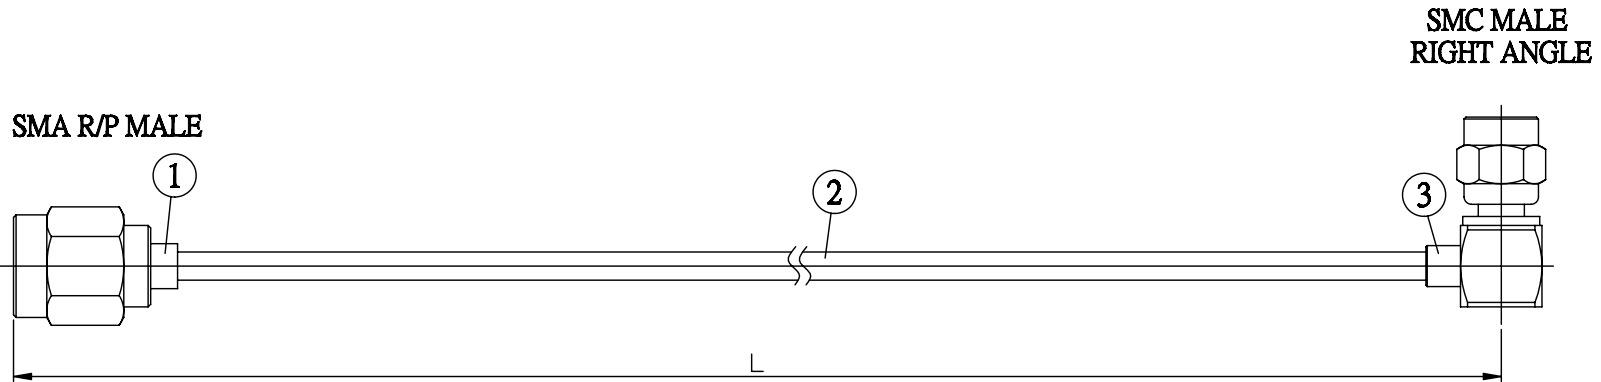

NO.	COMPONENTS	IMPEDANCE
1	SMA REVERSE POLARITY MALE	50 OHM
2	.085" HANDBENDABLE CABLE (= JYEBAO P/N .085SRF-W-P-50)	50 OHM
3	SMC MALE RIGHT ANGLE	50 OHM

JYE BAO P/N	L CM (INCH)
A60MC39-85S-15	15 (5.906)
A60MC39-85S-30	30 (11.811)
A60MC39-85S-50	50 (19.685)
A60MC39-85S-100	100 (39.370)
A60MC39-85S-150	150 (59.055)
A60MC39-85S-200	200 (78.740)
A60MC39-85S-XXX	CUSTOM LENGTH IN CM

LENGTH TOLERANCE IS ±1.5% OR ±10MM, WHICHEVER IS GREATER.	JYE BAO CO., LTD. TAIPEI TAIWAN
	<small>DESCRIPTION</small> CABLE ASSEMBLY SMA R/P PLUG TO SMC PLUG R/A
	<small>JYE BAO DRAWING NO.</small> A60MC39-85S-XXX