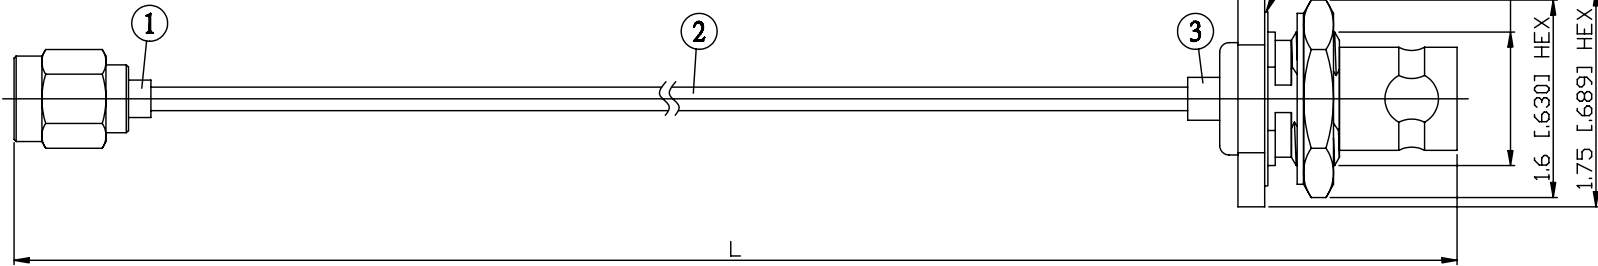

NO.	COMPONENTS	IMPEDANCE
1	SMA REVERSE POLARITY MALE	50 OHM
2	.085" HANDBENDABLE CABLE (= JYEBAO P/N .085SRF-W-P-50)	50 OHM
3	BNC FEMALE FOR BULKHEAD	50 OHM

SMA R/P MALE

JYE BAO P/N	L CM (INCH)
A60B85-85S-15	15 (5.906)
A60B85-85S-30	30 (11.811)
A60B85-85S-50	50 (19.685)
A60B85-85S-100	100 (39.370)
A60B85-85S-150	150 (59.055)
A60B85-85S-200	200 (78.740)
A60B85-85S-XXX	CUSTOM LENGTH IN CM

LENGTH TOLERANCE IS ±1.5% OR ±10MM, WHICHEVER IS GREATER.	JYE BAO CO., LTD. TAIPEI TAIWAN
	DESCRIPTION CABLE ASSEMBLY SMA R/P PLUG TO BNC JACK FOR BULKHEAD
	JYE BAO DRAWING NO. A60B85-85S-XXX