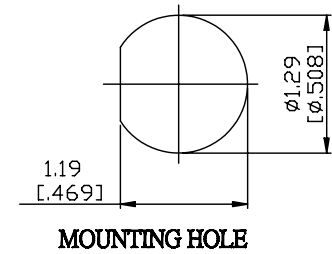

NO.	COMPONENTS	IMPEDANCE
1	SMA REVERSE POLARITY MALE	50 OHM
2	.085" HANDBENDABLE CABLE (= JYEBAO P/N .085SRF-W-P-50)	50 OHM
3	BNC FEMALE FOR BULKHEAD	50 OHM

SMA R/P MALE

JYE BAO P/N	L CM (INCH)
A60B85-85S-15	15 (5.906)
A60B85-85S-30	30 (11.811)
A60B85-85S-50	50 (19.685)
A60B85-85S-100	100 (39.370)
A60B85-85S-150	150 (59.055)
A60B85-85S-200	200 (78.740)
A60B85-85S-XXX	CUSTOM LENGTH IN CM

LENGTH TOLERANCE IS ±1.5% OR ±10MM, WHICHEVER IS GREATER.	JYE BAO CO., LTD. TAIPEI TAIWAN
	DESCRIPTION CABLE ASSEMBLY SMA R/P PLUG TO BNC JACK FOR BULKHEAD
	JYE BAO DRAWING NO. A60B85-85S-XXX