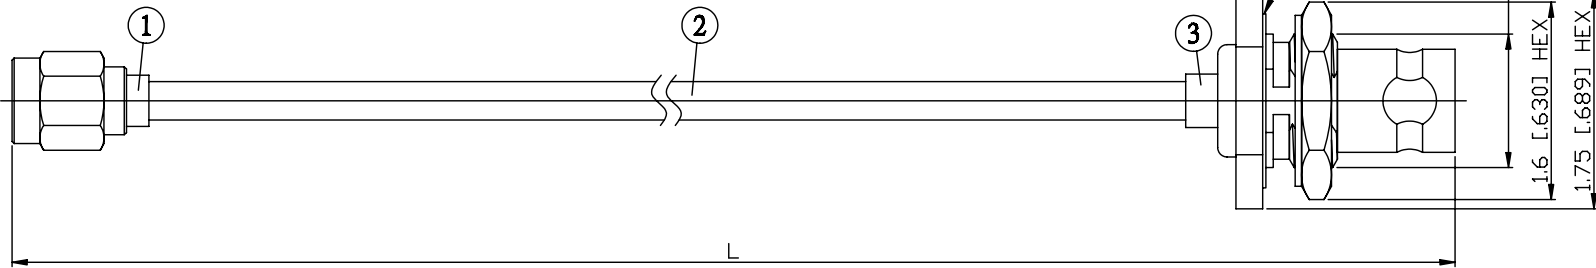

NO.	COMPONENTS	IMPEDANCE
1	SMA REVERSE POLARITY MALE	50 OHM
2	.141" HANDBENDABLE CABLE (= JYEBAO P/N .141SRF-W-P-50)	50 OHM
3	BNC FEMALE FOR BULKHEAD	50 OHM

SMA R/P MALE

JYE BAO P/N	L CM (INCH)
A60B85-141S-15	15 (5.906)
A60B85-141S-30	30 (11.811)
A60B85-141S-50	50 (19.685)
A60B85-141S-100	100 (39.370)
A60B85-141S-150	150 (59.055)
A60B85-141S-200	200 (78.740)
A60B85-141S-XXX	CUSTOM LENGTH IN CM

LENGTH TOLERANCE IS ±1.5% OR ±10MM, WHICHEVER IS GREATER.	JYE BAO CO., LTD. TAIPEI TAIWAN
	DESCRIPTION CABLE ASSEMBLY SMA R/P PLUG TO BNC JACK FOR BULKHEAD
	JYE BAO DRAWING NO. A60B85-141S-XXX