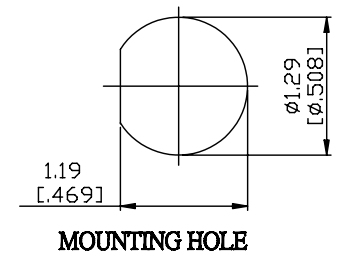

NO.	COMPONENTS	IMPEDANCE
1	SMA REVERSE POLARITY MALE	50 OHM
2	.141" HANDBENDABLE CABLE (= JYEBAO P/N .141SRF-W-P-50)	50 OHM
3	BNC FEMALE FOR BULKHEAD	50 OHM

SMA R/P MALE

JYE BAO P/N	L CM (INCH)
A60B85-141S-15	15 (5.906)
A60B85-141S-30	30 (11.811)
A60B85-141S-50	50 (19.685)
A60B85-141S-100	100 (39.370)
A60B85-141S-150	150 (59.055)
A60B85-141S-200	200 (78.740)
A60B85-141S-XXX	CUSTOM LENGTH IN CM

LENGTH TOLERANCE IS ±1.5% OR ±10MM, WHICHEVER IS GREATER.	JYE BAO CO., LTD. TAIPEI TAIWAN
	DESCRIPTION CABLE ASSEMBLY SMA R/P PLUG TO BNC JACK FOR BULKHEAD
	JYE BAO DRAWING NO. A60B85-141S-XXX