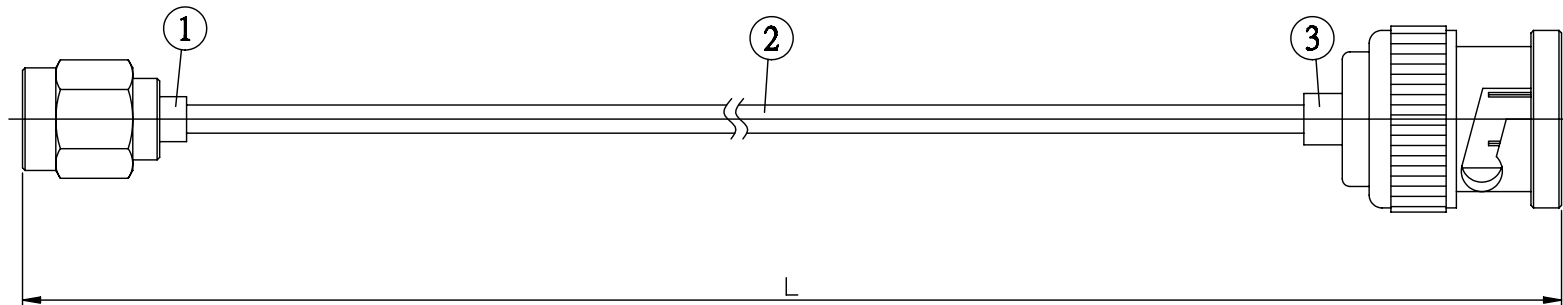

NO.	COMPONENTS	IMPEDANCE
1	SMA REVERSE POLARITY MALE	50 OHM
2	.085" HANDBENDABLE CABLE (= JYEBAO P/N .085SRF-W-P-50)	50 OHM
3	BNC MALE	50 OHM

SMA R/P MALE

BNC MALE

JYE BAO P/N	L CM (INCH)
A60B30-85S-15	15 (5.906)
A60B30-85S-30	30 (11.811)
A60B30-85S-50	50 (19.685)
A60B30-85S-100	100 (39.370)
A60B30-85S-150	150 (59.055)
A60B30-85S-200	200 (78.740)
A60B30-85S-XXX	CUSTOM LENGTH IN CM

LENGTH TOLERANCE IS $\pm 1.5\%$ OR $\pm 10\text{MM}$, WHICHEVER IS GREATER.	JYE BAO CO., LTD. TAIPEI TAIWAN
	<small>DESCRIPTION</small> CABLE ASSEMBLY SMA R/P PLUG TO BNC PLUG
	<small>JYE BAO DRAWING NO.</small> A60B30-85S-XXX