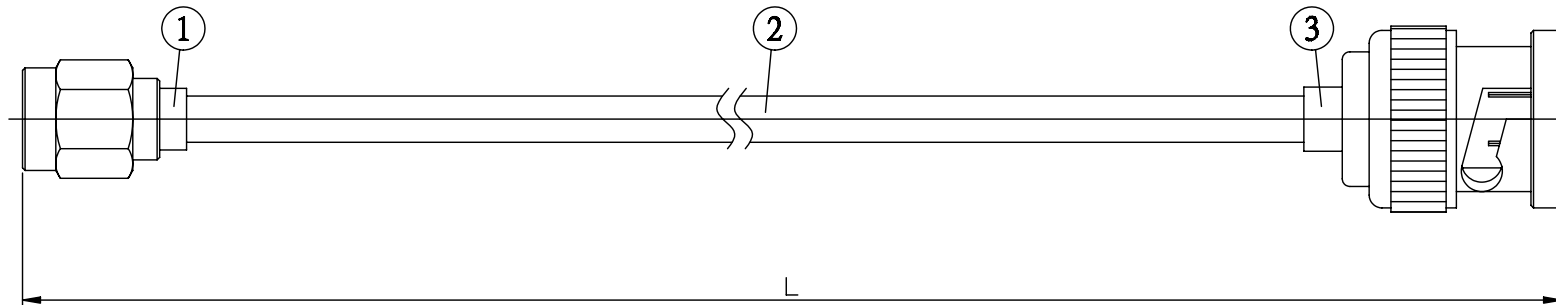

NO.	COMPONENTS	IMPEDANCE
1	SMA REVERSE POLARITY MALE	50 OHM
2	.141" HANDBENDABLE CABLE (= JYEBAO P/N .141SRF-W-P-50)	50 OHM
3	BNC MALE	50 OHM

SMA R/P MALE

BNC MALE

JYE BAO P/N	L CM (INCH)
A60B30-141S-15	15 (5.906)
A60B30-141S-30	30 (11.811)
A60B30-141S-50	50 (19.685)
A60B30-141S-100	100 (39.370)
A60B30-141S-150	150 (59.055)
A60B30-141S-200	200 (78.740)
A60B30-141S-XXX	CUSTOM LENGTH IN CM

LENGTH TOLERANCE IS $\pm 1.5\%$ OR $\pm 10\text{MM}$, WHICHEVER IS GREATER.	JYE BAO CO., LTD. TAIPEI TAIWAN
	DESCRIPTION CABLE ASSEMBLY SMA R/P PLUG TO BNC PLUG
	JYE BAO DRAWING NO. A60B30-141S-XXX