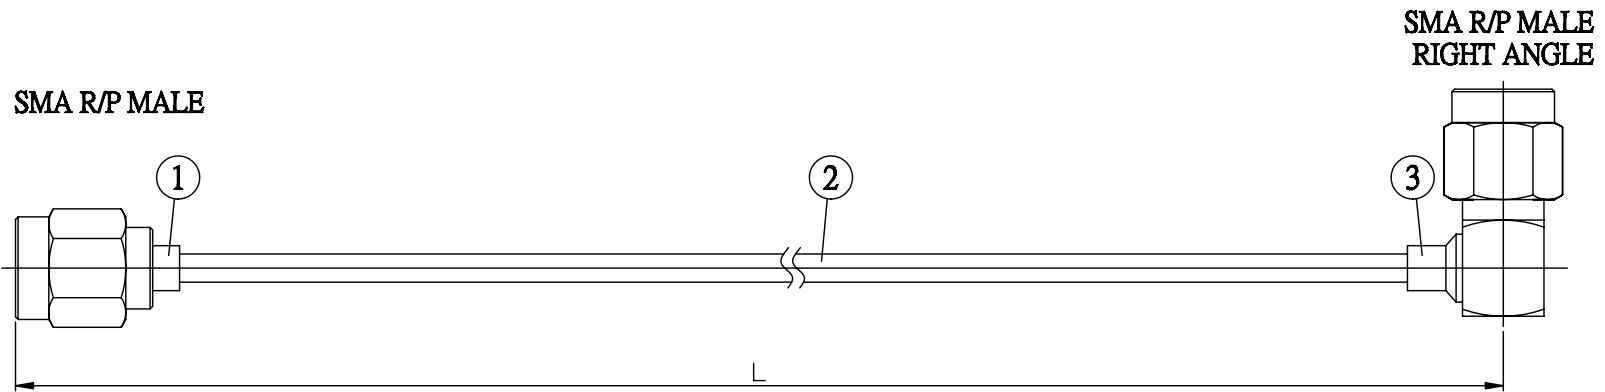

NO.	COMPONENTS	IMPEDANCE
1	SMA REVERSE POLARITY MALE	50 OHM
2	.085" HANDBENDABLE CABLE (= JYEBAO P/N .085SRF-W-P-50)	50 OHM
3	SMA REVERSE POLARITY MALE RIGHT ANGLE	50 OHM

JYE BAO P/N	L CM (INCH)
A60A69-85S-15	15 (5.906)
A60A69-85S-30	30 (11.811)
A60A69-85S-50	50 (19.685)
A60A69-85S-100	100 (39.370)
A60A69-85S-150	150 (59.055)
A60A69-85S-200	200 (78.740)
A60A69-85S-XXX	CUSTOM LENGTH IN CM

LENGTH TOLERANCE IS ±1.5% OR ±10MM, WHICHEVER IS GREATER.	JYE BAO CO., LTD. TAIPEI TAIWAN
	<small>DESCRIPTION</small> CABLE ASSEMBLY SMA R/P PLUG TO SMA R/P PLUG R/A
	<small>JYE BAO DRAWING NO.</small> A60A69-85S-XXX