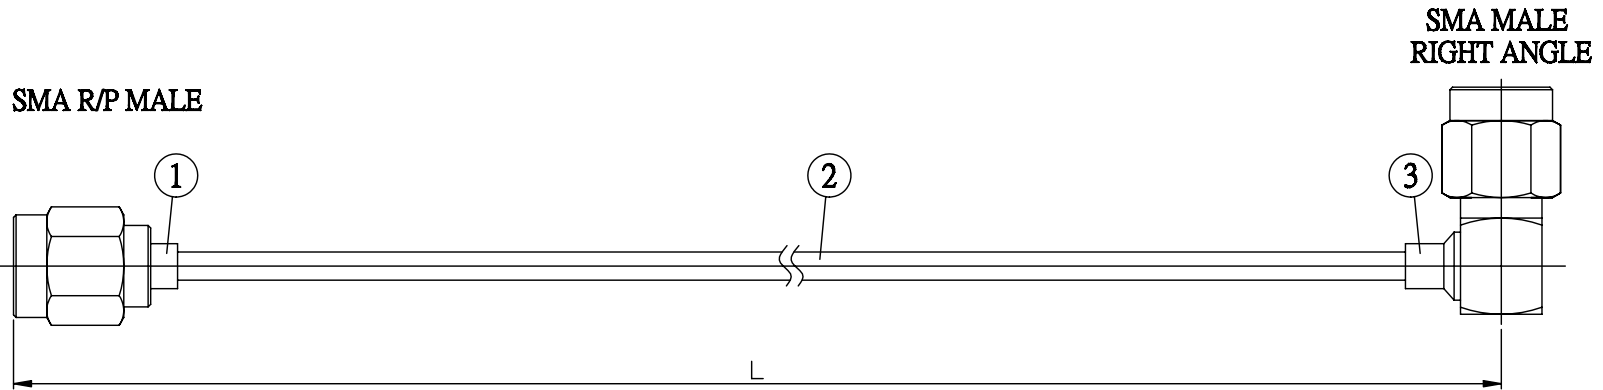

NO.	COMPONENTS	IMPEDANCE
1	SMA REVERSE POLARITY MALE	50 OHM
2	.085" HANDBENDABLE CABLE (= JYEBAO P/N .085SRF-W-P-50)	50 OHM
3	SMA MALE RIGHT ANGLE	50 OHM

JYE BAO P/N	L CM (INCH)
A60A39-85S-15	15 (5.906)
A60A39-85S-30	30 (11.811)
A60A39-85S-50	50 (19.685)
A60A39-85S-100	100 (39.370)
A60A39-85S-150	150 (59.055)
A60A39-85S-200	200 (78.740)
A60A39-85S-XXX	CUSTOM LENGTH IN CM

LENGTH TOLERANCE IS $\pm 1.5\%$ OR $\pm 10\text{MM}$ , WHICHEVER IS GREATER.	<b>JYE BAO CO., LTD.</b> TAIPEI TAIWAN
	DESCRIPTION CABLE ASSEMBLY SMA R/P PLUG TO SMA PLUG R/A
	JYE BAO DRAWING NO. A60A39-85S-XXX