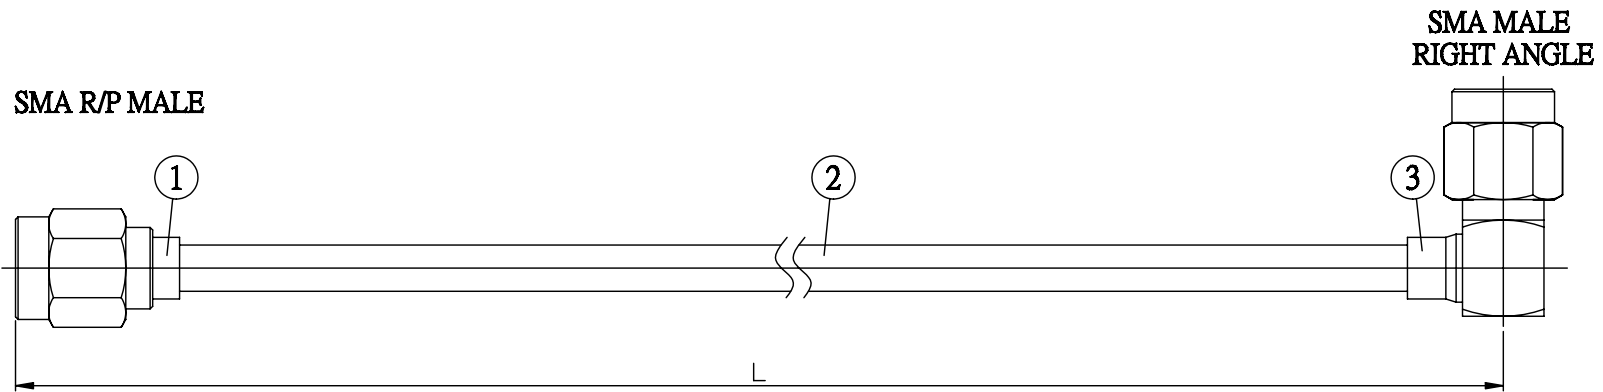

NO.	COMPONENTS	IMPEDANCE
1	SMA REVERSE POLARITY MALE	50 OHM
2	.141" HANDBENDABLE CABLE (= JYEBAO P/N .141SRF-W-P-50)	50 OHM
3	SMA MALE RIGHT ANGLE	50 OHM

JYE BAO P/N	L CM (INCH)
A60A39-141S-15	15 (5.906)
A60A39-141S-30	30 (11.811)
A60A39-141S-50	50 (19.685)
A60A39-141S-100	100 (39.370)
A60A39-141S-150	150 (59.055)
A60A39-141S-200	200 (78.740)
A60A39-141S-XXX	CUSTOM LENGTH IN CM

LENGTH TOLERANCE IS $\pm 1.5\%$ OR $\pm 10\text{MM}$, WHICHEVER IS GREATER.	JYE BAO CO., LTD. TAIPEI TAIWAN
	DESCRIPTION CABLE ASSEMBLY SMA R/P PLUG TO SMA PLUG R/A
	JYE BAO DRAWING NO. A60A39-141S-XXX