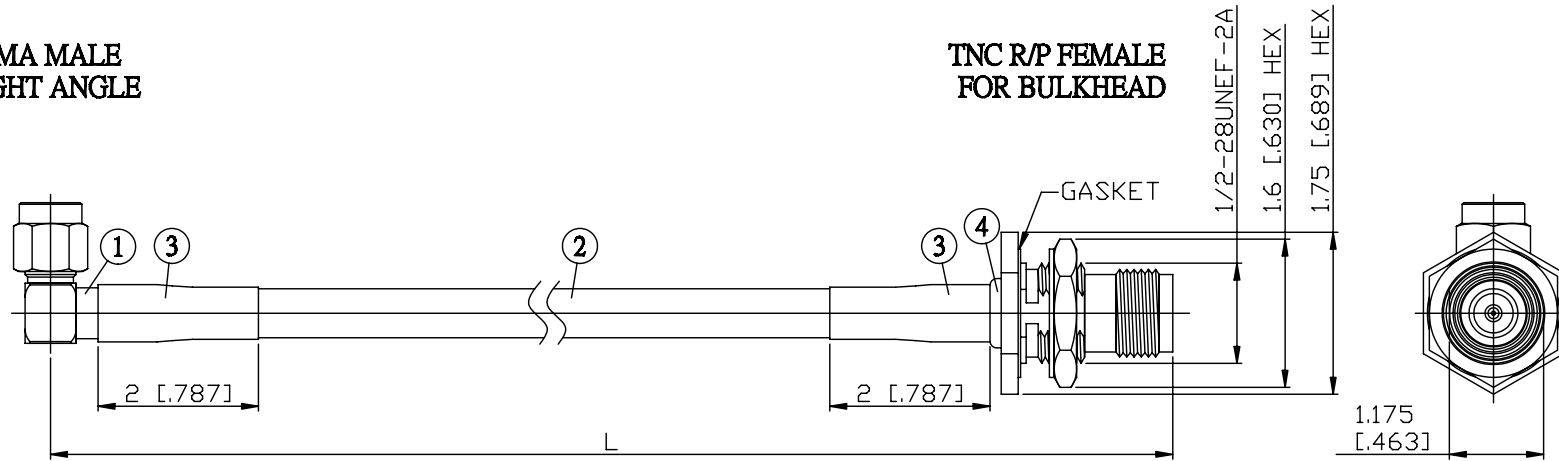

NO.	COMPONENTS	IMPEDANCE
1	SMA MALE RIGHT ANGLE	50 OHM
2	JBY240	50 OHM
3	HEAT SHRINKING TUBE	
4	TNC REVERSE POLARITY FEMALE FOR BULKHEAD	50 OHM

SMA MALE  
RIGHT ANGLE

TNC R/P FEMALE  
FOR BULKHEAD

JYE BAO P/N	L CM (INCH)
A39T95-L240-15	15 (5.906)
A39T95-L240-30	30 (11.811)
A39T95-L240-50	50 (19.685)
A39T95-L240-100	100 (39.370)
A39T95-L240-150	150 (59.055)
A39T95-L240-200	200 (78.740)
A39T95-L240-XXX	CUSTOM LENGTH IN CM

LENGTH TOLERANCE IS ±1.5% OR ±10MM, WHICHEVER IS GREATER.	<b>JYE BAO CO., LTD.</b> TAIPEI TAIWAN	
	DESCRIPTION	CABLE ASSEMBLY SMA PLUG R/A TO TNC R/P JACK FOR BULKHEAD
	JYE BAO DRAWING NO.	A39T95-L240-XXX