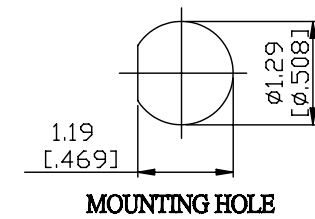

NO.	COMPONENTS	IMPEDANCE
1	SMA MALE RIGHT ANGLE	50 OHM
2	JBY240	50 OHM
3	HEAT SHRINKING TUBE	
4	TNC REVERSE POLARITY FEMALE FOR BULKHEAD	50 OHM

SMA MALE  
RIGHT ANGLE

TNC R/P FEMALE  
FOR BULKHEAD

JYE BAO P/N	L CM (INCH)
A39T95-L240-15	15 (5.906)
A39T95-L240-30	30 (11.811)
A39T95-L240-50	50 (19.685)
A39T95-L240-100	100 (39.370)
A39T95-L240-150	150 (59.055)
A39T95-L240-200	200 (78.740)
A39T95-L240-XXX	CUSTOM LENGTH IN CM

LENGTH TOLERANCE IS ±1.5% OR ±10MM, WHICHEVER IS GREATER.	<b>JYE BAO CO., LTD.</b> TAIPEI TAIWAN	
	DESCRIPTION	CABLE ASSEMBLY SMA PLUG R/A TO TNC R/P JACK FOR BULKHEAD
	JYE BAO DRAWING NO.	A39T95-L240-XXX