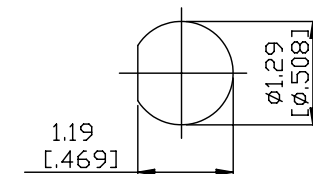

NO.	COMPONENTS	IMPEDANCE
1	SMA MALE RIGHT ANGLE	50 OHM
2	.085" TIN PLATED SEMI-RIGID CABLE (TIN PLATED RG405)	50 OHM
3	TNC REVERSE POLARITY FEMALE FOR BULKHEAD	50 OHM

SMA MALE
RIGHT ANGLE

TNC R/P FEMALE
FOR BULKHEAD

JYE BAO P/N	L CM (INCH)
A39T95-85T-15	15 (5.906)
A39T95-85T-30	30 (11.811)
A39T95-85T-50	50 (19.685)
A39T95-85T-100	100 (39.370)
A39T95-85T-150	150 (59.055)
A39T95-85T-200	200 (78.740)
A39T95-85T-XXX	CUSTOM LENGTH IN CM

MOUNTING HOLE

<p>LENGTH TOLERANCE IS $\pm 1.5\%$ OR $\pm 10\text{MM}$, WHICHEVER IS GREATER.</p>	<p>JYE BAO CO., LTD.</p> <p>TAIPEI TAIWAN</p>
	<p>DESCRIPTION CABLE ASSEMBLY SMA PLUG R/A TO TNC R/P JACK FOR BULKHEAD</p>
	<p>JYE BAO DRAWING NO. A39T95-85T-XXX</p>