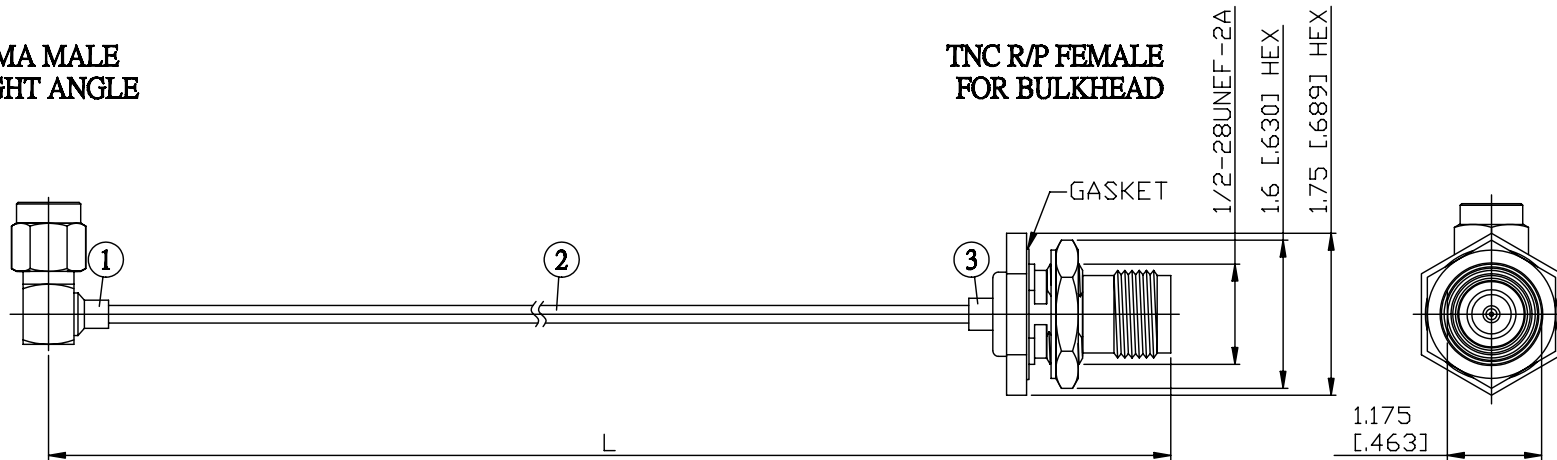

NO.	COMPONENTS	IMPEDANCE
1	SMA MALE RIGHT ANGLE	50 OHM
2	.085" TIN PLATED SEMI-RIGID CABLE (TIN PLATED RG405)	50 OHM
3	TNC REVERSE POLARITY FEMALE FOR BULKHEAD	50 OHM

SMA MALE
RIGHT ANGLE

TNC R/P FEMALE
FOR BULKHEAD

JYE BAO P/N	L CM (INCH)
A39T95-85T-15	15 (5.906)
A39T95-85T-30	30 (11.811)
A39T95-85T-50	50 (19.685)
A39T95-85T-100	100 (39.370)
A39T95-85T-150	150 (59.055)
A39T95-85T-200	200 (78.740)
A39T95-85T-XXX	CUSTOM LENGTH IN CM

MOUNTING HOLE

<p>LENGTH TOLERANCE IS $\pm 1.5\%$ OR $\pm 10\text{MM}$, WHICHEVER IS GREATER.</p>	<p>JYE BAO CO., LTD.</p> <p>TAIPEI TAIWAN</p>
	<p>DESCRIPTION CABLE ASSEMBLY SMA PLUG R/A TO TNC R/P JACK FOR BULKHEAD</p>
	<p>JYE BAO DRAWING NO. A39T95-85T-XXX</p>