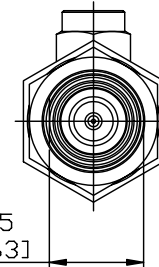

NO.	COMPONENTS	IMPEDANCE
1	SMA MALE RIGHT ANGLE	50 OHM
2	.085" HANDBENDABLE CABLE (= JYEBAO P/N .085SRF-W-P-50)	50 OHM
3	TNC REVERSE POLARITY FEMALE FOR BULKHEAD	50 OHM

SMA MALE
RIGHT ANGLE

2

L

TNC R/P FEMALE
FOR BULKHEAD

1/2-28UNEF-2A

1.6 [.630] HEX

1.75 [.689] HEX

1.175
[.463]

JYE BAO P/N	L CM (INCH)
A39T95-85S-15	15 (5.906)
A39T95-85S-30	30 (11.811)
A39T95-85S-50	50 (19.685)
A39T95-85S-100	100 (39.370)
A39T95-85S-150	150 (59.055)
A39T95-85S-200	200 (78.740)
A39T95-85S-XXX	CUSTOM LENGTH IN CM

1.19
[.469]

ø1.29
[ø.508]

MOUNTING HOLE

<p>LENGTH TOLERANCE IS ±1.5% OR ±10MM, WHICHEVER IS GREATER.</p>	<p>JYE BAO CO., LTD.</p> <p>TAIPEI TAIWAN</p>
	<p>DESCRIPTION CABLE ASSEMBLY SMA PLUG R/A TO TNC R/P JACK FOR BULKHEAD</p>
	<p>JYE BAO DRAWING NO. A39T95-85S-XXX</p>