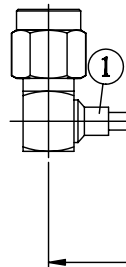

NO.	COMPONENTS	IMPEDANCE
1	SMA MALE RIGHT ANGLE	50 OHM
2	.085" HANDBENDABLE CABLE (= JYEBAO P/N .085SRF-W-P-50)	50 OHM
3	TNC REVERSE POLARITY FEMALE FOR BULKHEAD	50 OHM

SMA MALE
RIGHT ANGLE

2

L

TNC R/P FEMALE
FOR BULKHEAD

1/2-28UNEF-2A

1.6 [.630] HEX

1.75 [.689] HEX

1.175
[.463]

JYE BAO P/N	L CM (INCH)
A39T95-85S-15	15 (5.906)
A39T95-85S-30	30 (11.811)
A39T95-85S-50	50 (19.685)
A39T95-85S-100	100 (39.370)
A39T95-85S-150	150 (59.055)
A39T95-85S-200	200 (78.740)
A39T95-85S-XXX	CUSTOM LENGTH IN CM

1.19
[.469]

ø1.29
[ø.508]

MOUNTING HOLE

<p>LENGTH TOLERANCE IS ±1.5% OR ±10MM, WHICHEVER IS GREATER.</p>	<p>JYE BAO CO., LTD.</p> <p>TAIPEI TAIWAN</p>
	<p>DESCRIPTION CABLE ASSEMBLY SMA PLUG R/A TO TNC R/P JACK FOR BULKHEAD</p>
	<p>JYE BAO DRAWING NO. A39T95-85S-XXX</p>