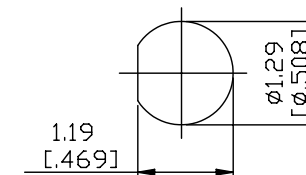

1/2-28UNEF-2A

1.6 [.630] HEX

1.75 [.689] HEX

1.175
[.463]

JYE BAO P/N	L CM (INCH)
A39T95-85S-15	15 (5.906)
A39T95-85S-30	30 (11.811)
A39T95-85S-50	50 (19.685)
A39T95-85S-100	100 (39.370)
A39T95-85S-150	150 (59.055)
A39T95-85S-200	200 (78.740)
A39T95-85S-XXX	CUSTOM LENGTH IN CM

1.19
[.469]

ø1.29
[ø.508]

MOUNTING HOLE

<p>LENGTH TOLERANCE IS ±1.5% OR ±10MM, WHICHEVER IS GREATER.</p>	<p>JYE BAO CO., LTD.</p> <p>TAIPEI TAIWAN</p>
	<p>DESCRIPTION CABLE ASSEMBLY SMA PLUG R/A TO TNC R/P JACK FOR BULKHEAD</p>
	<p>JYE BAO DRAWING NO. A39T95-85S-XXX</p>