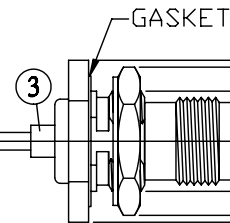

NO.	COMPONENTS	IMPEDANCE
1	SMA MALE RIGHT ANGLE	50 OHM
2	.085" HANDBENDABLE CABLE (= JYEBAO P/N .085SRF-W-P-50)	50 OHM
3	TNC REVERSE POLARITY FEMALE FOR BULKHEAD	50 OHM

SMA MALE
RIGHT ANGLE

2

L

TNC R/P FEMALE
FOR BULKHEAD

1/2-28UNEF-2A

1.6 [.630] HEX

1.75 [.689] HEX

1.175
[.463]

JYE BAO P/N	L CM (INCH)
A39T95-85S-15	15 (5.906)
A39T95-85S-30	30 (11.811)
A39T95-85S-50	50 (19.685)
A39T95-85S-100	100 (39.370)
A39T95-85S-150	150 (59.055)
A39T95-85S-200	200 (78.740)
A39T95-85S-XXX	CUSTOM LENGTH IN CM

1.19
[.469]

ø1.29
[ø.508]

MOUNTING HOLE

<p>LENGTH TOLERANCE IS ±1.5% OR ±10MM, WHICHEVER IS GREATER.</p>	<p>JYE BAO CO., LTD.</p> <p>TAIPEI TAIWAN</p>
	<p>DESCRIPTION CABLE ASSEMBLY SMA PLUG R/A TO TNC R/P JACK FOR BULKHEAD</p>
	<p>JYE BAO DRAWING NO. A39T95-85S-XXX</p>