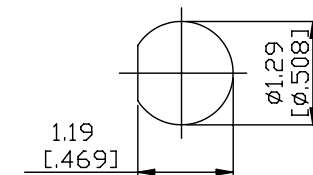

NO.	COMPONENTS	IMPEDANCE
1	SMA MALE RIGHT ANGLE	50 OHM
2	RG316	50 OHM
3	HEAT SHRINKING TUBE	
4	TNC REVERSE POLARITY FEMALE FOR BULKHEAD	50 OHM

SMA MALE  
RIGHT ANGLE

TNC R/P FEMALE  
FOR BULKHEAD

JYE BAO P/N	L CM (INCH)
A39T95-316-15	15 (5.906)
A39T95-316-30	30 (11.811)
A39T95-316-50	50 (19.685)
A39T95-316-100	100 (39.370)
A39T95-316-150	150 (59.055)
A39T95-316-200	200 (78.740)
A39T95-316-XXX	CUSTOM LENGTH IN CM

MOUNTING HOLE

<p>LENGTH TOLERANCE IS <math>\pm 1.5\%</math> OR <math>\pm 10\text{MM}</math>, WHICHEVER IS GREATER.</p>	<p><b>JYE BAO CO., LTD.</b></p> <p>TAIPEI TAIWAN</p>
	<p>DESCRIPTION CABLE ASSEMBLY SMA PLUG R/A TO TNC R/P JACK FOR BULKHEAD</p>
	<p>JYE BAO DRAWING NO. A39T95-316-XXX</p>