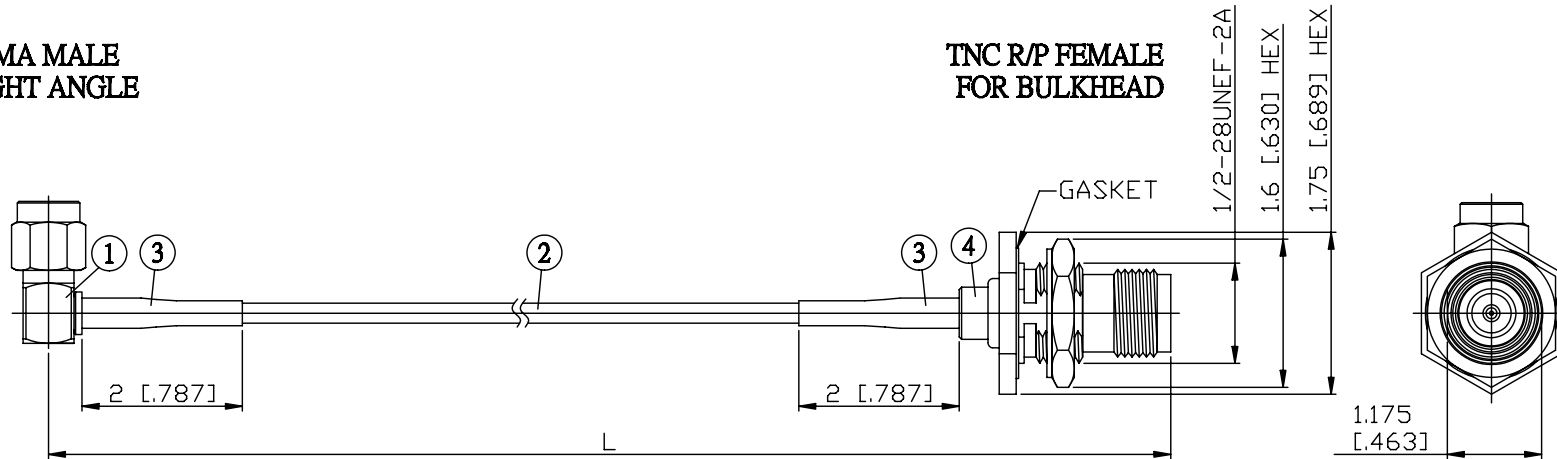

NO.	COMPONENTS	IMPEDANCE
1	SMA MALE RIGHT ANGLE	50 OHM
2	RG316	50 OHM
3	HEAT SHRINKING TUBE	
4	TNC REVERSE POLARITY FEMALE FOR BULKHEAD	50 OHM

SMA MALE  
RIGHT ANGLE

TNC R/P FEMALE  
FOR BULKHEAD

JYE BAO P/N	L CM (INCH)
A39T95-316-15	15 (5.906)
A39T95-316-30	30 (11.811)
A39T95-316-50	50 (19.685)
A39T95-316-100	100 (39.370)
A39T95-316-150	150 (59.055)
A39T95-316-200	200 (78.740)
A39T95-316-XXX	CUSTOM LENGTH IN CM

MOUNTING HOLE

<p>LENGTH TOLERANCE IS <math>\pm 1.5\%</math> OR <math>\pm 10\text{MM}</math>, WHICHEVER IS GREATER.</p>	<p><b>JYE BAO CO., LTD.</b></p> <p>TAIPEI TAIWAN</p>
	<p>DESCRIPTION CABLE ASSEMBLY SMA PLUG R/A TO TNC R/P JACK FOR BULKHEAD</p>
	<p>JYE BAO DRAWING NO. A39T95-316-XXX</p>