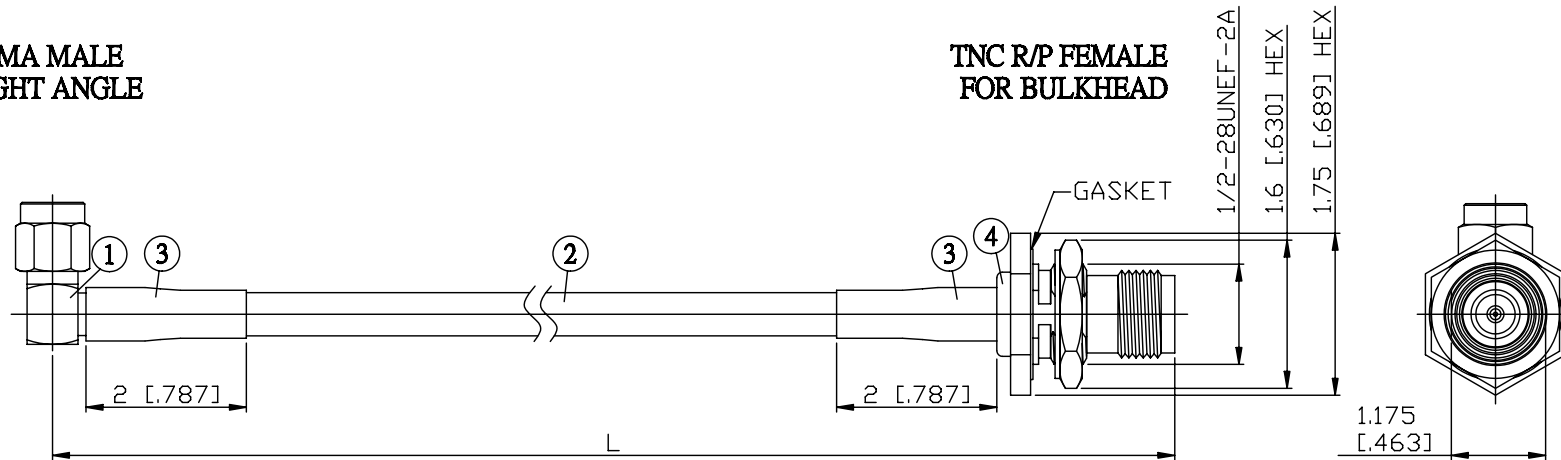

NO.	COMPONENTS	IMPEDANCE
1	SMA MALE RIGHT ANGLE	50 OHM
2	RG223	50 OHM
3	HEAT SHRINKING TUBE	
4	TNC REVERSE POLARITY FEMALE FOR BULKHEAD	50 OHM

SMA MALE
RIGHT ANGLE

TNC R/P FEMALE
FOR BULKHEAD

JYE BAO P/N	L CM (INCH)
A39T95-223-15	15 (5.906)
A39T95-223-30	30 (11.811)
A39T95-223-50	50 (19.685)
A39T95-223-100	100 (39.370)
A39T95-223-150	150 (59.055)
A39T95-223-200	200 (78.740)
A39T95-223-XXX	CUSTOM LENGTH IN CM

MOUNTING HOLE

<p>LENGTH TOLERANCE IS ±1.5% OR ±10MM, WHICHEVER IS GREATER.</p>	<p>JYE BAO CO., LTD.</p> <p>TAIPEI TAIWAN</p>
	<p>DESCRIPTION CABLE ASSEMBLY SMA PLUG R/A TO TNC R/P JACK FOR BULKHEAD</p>
	<p>JYE BAO DRAWING NO. A39T95-223-XXX</p>