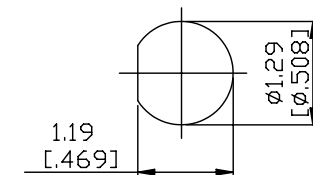

NO.	COMPONENTS	IMPEDANCE
1	SMA MALE RIGHT ANGLE	50 OHM
2	RG223	50 OHM
3	HEAT SHRINKING TUBE	
4	TNC REVERSE POLARITY FEMALE FOR BULKHEAD	50 OHM

SMA MALE
RIGHT ANGLE

TNC R/P FEMALE
FOR BULKHEAD

JYE BAO P/N	L CM (INCH)
A39T95-223-15	15 (5.906)
A39T95-223-30	30 (11.811)
A39T95-223-50	50 (19.685)
A39T95-223-100	100 (39.370)
A39T95-223-150	150 (59.055)
A39T95-223-200	200 (78.740)
A39T95-223-XXX	CUSTOM LENGTH IN CM

MOUNTING HOLE

<p>LENGTH TOLERANCE IS ±1.5% OR ±10MM, WHICHEVER IS GREATER.</p>	<p>JYE BAO CO., LTD.</p> <p>TAIPEI TAIWAN</p>
	<p>DESCRIPTION CABLE ASSEMBLY SMA PLUG R/A TO TNC R/P JACK FOR BULKHEAD</p>
	<p>JYE BAO DRAWING NO. A39T95-223-XXX</p>