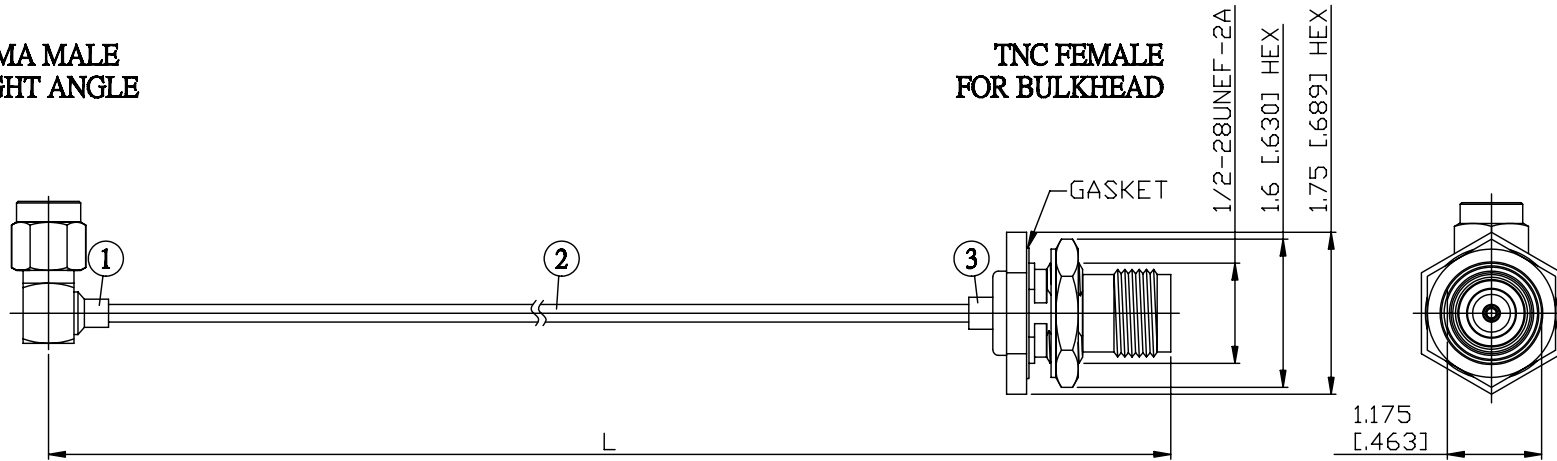

NO.	COMPONENTS	IMPEDANCE
1	SMA MALE RIGHT ANGLE	50 OHM
2	.085" HANDBENDABLE CABLE (= JYEBAO P/N .085SRF-W-P-50)	50 OHM
3	TNC FEMALE FOR BULKHEAD	50 OHM

SMA MALE
RIGHT ANGLE

TNC FEMALE
FOR BULKHEAD

JYE BAO P/N	L CM (INCH)
A39T85-85S-15	15 (5.906)
A39T85-85S-30	30 (11.811)
A39T85-85S-50	50 (19.685)
A39T85-85S-100	100 (39.370)
A39T85-85S-150	150 (59.055)
A39T85-85S-200	200 (78.740)
A39T85-85S-XXX	CUSTOM LENGTH IN CM

MOUNTING HOLE

LENGTH TOLERANCE IS ±1.5% OR ±10MM, WHICHEVER IS GREATER.	JYE BAO CO., LTD. TAIPEI TAIWAN
	DESCRIPTION CABLE ASSEMBLY SMA PLUG R/A TO TNC JACK FOR BULKHEAD
	JYE BAO DRAWING NO. A39T85-85S-XXX