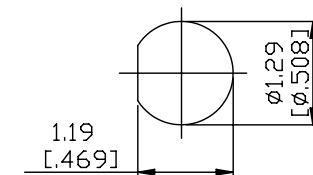

NO.	COMPONENTS	IMPEDANCE
1	SMA MALE RIGHT ANGLE	50 OHM
2	.085" HANDBENDABLE CABLE (= JYEBAO P/N .085SRF-W-P-50)	50 OHM
3	TNC FEMALE FOR BULKHEAD	50 OHM

SMA MALE
RIGHT ANGLE

TNC FEMALE
FOR BULKHEAD

JYE BAO P/N	L CM (INCH)
A39T85-85S-15	15 (5.906)
A39T85-85S-30	30 (11.811)
A39T85-85S-50	50 (19.685)
A39T85-85S-100	100 (39.370)
A39T85-85S-150	150 (59.055)
A39T85-85S-200	200 (78.740)
A39T85-85S-XXX	CUSTOM LENGTH IN CM

MOUNTING HOLE

LENGTH TOLERANCE IS ±1.5% OR ±10MM, WHICHEVER IS GREATER.	JYE BAO CO., LTD. TAIPEI TAIWAN
	DESCRIPTION CABLE ASSEMBLY SMA PLUG R/A TO TNC JACK FOR BULKHEAD
	JYE BAO DRAWING NO. A39T85-85S-XXX