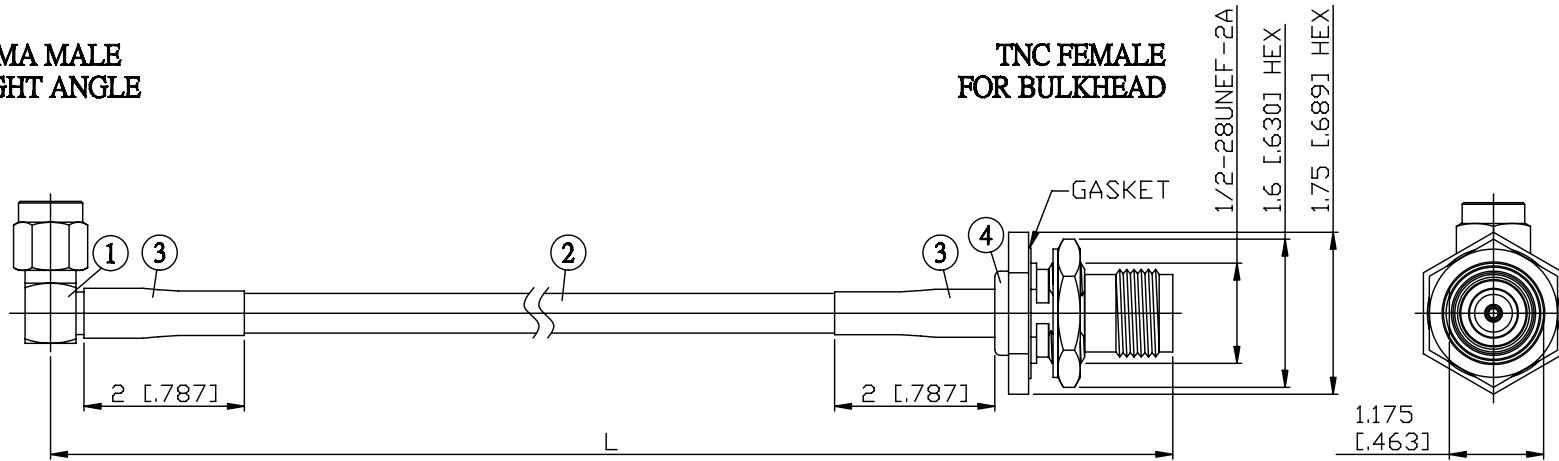

NO.	COMPONENTS	IMPEDANCE
1	SMA MALE RIGHT ANGLE	50 OHM
2	RG58	50 OHM
3	HEAT SHRINKING TUBE	
4	TNC FEMALE FOR BULKHEAD	50 OHM

SMA MALE  
RIGHT ANGLE

TNC FEMALE  
FOR BULKHEAD

JYE BAO P/N	L CM (INCH)
A39T85-58-15	15 (5.906)
A39T85-58-30	30 (11.811)
A39T85-58-50	50 (19.685)
A39T85-58-100	100 (39.370)
A39T85-58-150	150 (59.055)
A39T85-58-200	200 (78.740)
A39T85-58-XXX	CUSTOM LENGTH IN CM

MOUNTING HOLE

<p>LENGTH TOLERANCE IS ±1.5% OR ±10MM, WHICHEVER IS GREATER.</p>	<p><b>JYE BAO CO., LTD.</b></p> <p>TAIPEI TAIWAN</p>
	<p>DESCRIPTION CABLE ASSEMBLY SMA PLUG R/A TO TNC JACK FOR BULKHEAD</p>
	<p>JYE BAO DRAWING NO. A39T85-58-XXX</p>