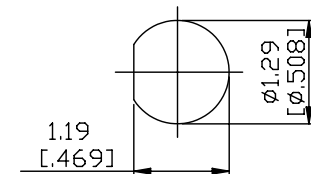

NO.	COMPONENTS	IMPEDANCE
1	SMA MALE RIGHT ANGLE	50 OHM
2	RG58	50 OHM
3	HEAT SHRINKING TUBE	
4	TNC FEMALE FOR BULKHEAD	50 OHM

SMA MALE  
RIGHT ANGLE

TNC FEMALE  
FOR BULKHEAD

JYE BAO P/N	L CM (INCH)
A39T85-58-15	15 (5.906)
A39T85-58-30	30 (11.811)
A39T85-58-50	50 (19.685)
A39T85-58-100	100 (39.370)
A39T85-58-150	150 (59.055)
A39T85-58-200	200 (78.740)
A39T85-58-XXX	CUSTOM LENGTH IN CM

MOUNTING HOLE

<p>LENGTH TOLERANCE IS ±1.5% OR ±10MM, WHICHEVER IS GREATER.</p>	<p><b>JYE BAO CO., LTD.</b></p> <p>TAIPEI TAIWAN</p>
	<p>DESCRIPTION CABLE ASSEMBLY SMA PLUG R/A TO TNC JACK FOR BULKHEAD</p>
	<p>JYE BAO DRAWING NO. A39T85-58-XXX</p>