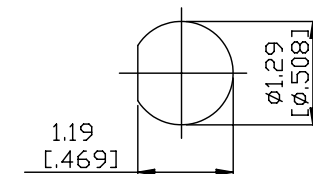

NO.	COMPONENTS	IMPEDANCE
1	SMA MALE RIGHT ANGLE	50 OHM
2	RG223	50 OHM
3	HEAT SHRINKING TUBE	
4	TNC FEMALE FOR BULKHEAD	50 OHM

SMA MALE  
RIGHT ANGLE

TNC FEMALE  
FOR BULKHEAD

JYE BAO P/N	L CM (INCH)
A39T85-223-15	15 (5.906)
A39T85-223-30	30 (11.811)
A39T85-223-50	50 (19.685)
A39T85-223-100	100 (39.370)
A39T85-223-150	150 (59.055)
A39T85-223-200	200 (78.740)
A39T85-223-XXX	CUSTOM LENGTH IN CM

MOUNTING HOLE

<p>LENGTH TOLERANCE IS ±1.5% OR ±10MM, WHICHEVER IS GREATER.</p>	<p><b>JYE BAO CO., LTD.</b> TAIPEI TAIWAN</p>
	<p>DESCRIPTION CABLE ASSEMBLY SMA PLUG R/A TO TNC JACK FOR BULKHEAD</p>
	<p>JYE BAO DRAWING NO. A39T85-223-XXX</p>