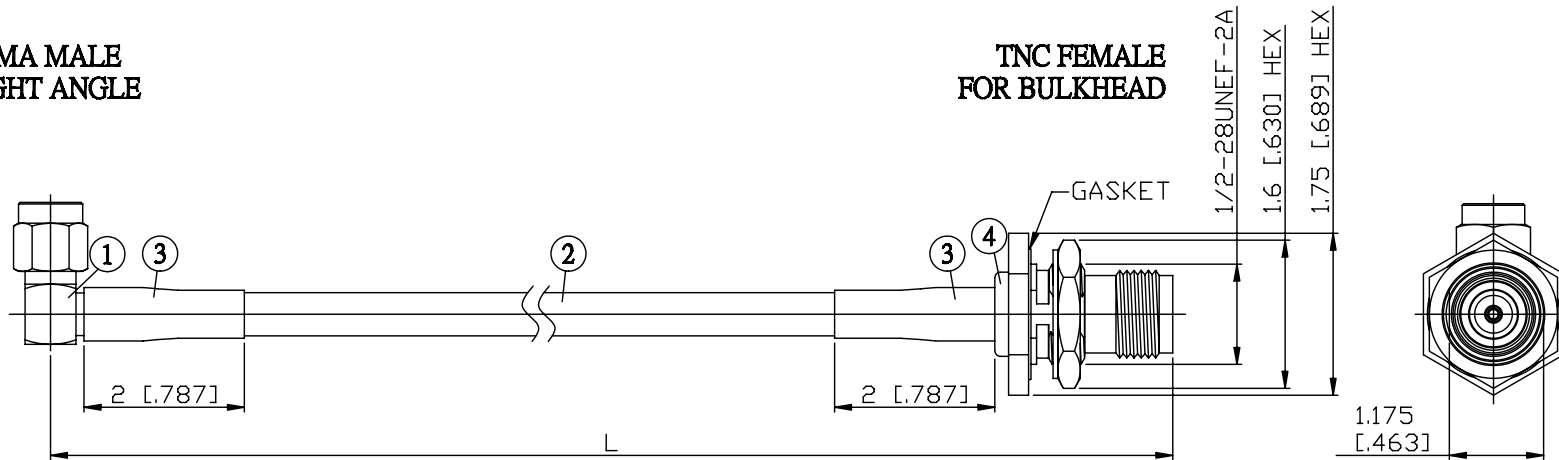

NO.	COMPONENTS	IMPEDANCE
1	SMA MALE RIGHT ANGLE	50 OHM
2	RG223	50 OHM
3	HEAT SHRINKING TUBE	
4	TNC FEMALE FOR BULKHEAD	50 OHM

SMA MALE  
RIGHT ANGLE

TNC FEMALE  
FOR BULKHEAD

JYE BAO P/N	L CM (INCH)
A39T85-223-15	15 (5.906)
A39T85-223-30	30 (11.811)
A39T85-223-50	50 (19.685)
A39T85-223-100	100 (39.370)
A39T85-223-150	150 (59.055)
A39T85-223-200	200 (78.740)
A39T85-223-XXX	CUSTOM LENGTH IN CM

MOUNTING HOLE

<p>LENGTH TOLERANCE IS ±1.5% OR ±10MM, WHICHEVER IS GREATER.</p>	<p><b>JYE BAO CO., LTD.</b> TAIPEI TAIWAN</p>
	<p>DESCRIPTION CABLE ASSEMBLY SMA PLUG R/A TO TNC JACK FOR BULKHEAD</p>
	<p>JYE BAO DRAWING NO. A39T85-223-XXX</p>