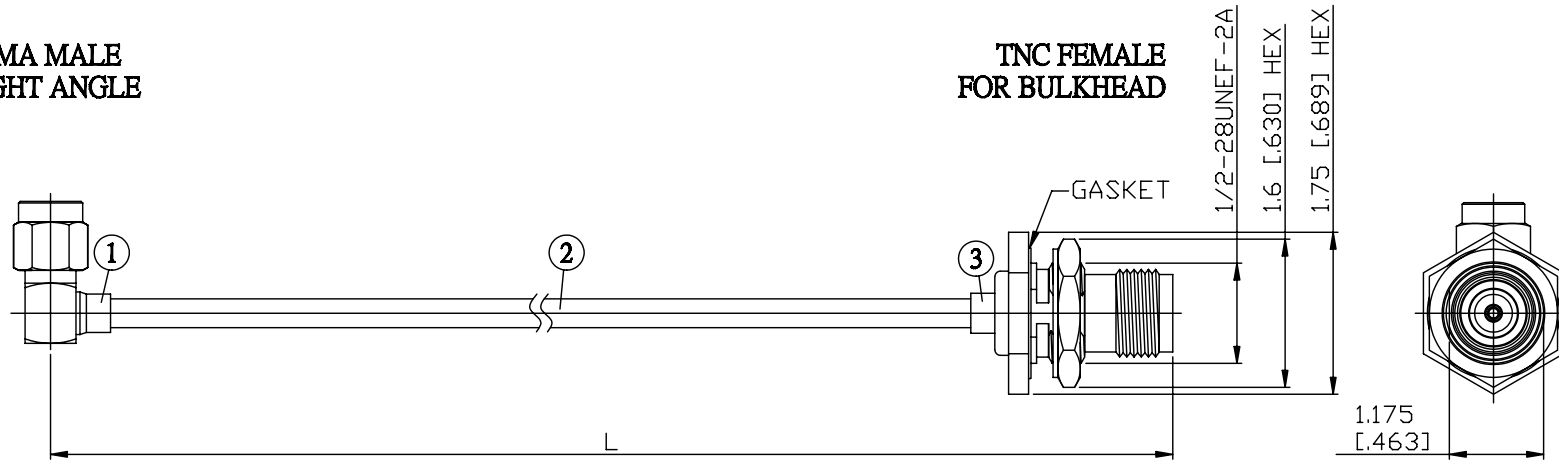

NO.	COMPONENTS	IMPEDANCE
1	SMA MALE RIGHT ANGLE	50 OHM
2	.141" TIN PLATED SEMI-RIGID CABLE (TIN PLATED RG402)	50 OHM
3	TNC FEMALE FOR BULKHEAD	50 OHM

SMA MALE
RIGHT ANGLE

TNC FEMALE
FOR BULKHEAD

JYE BAO P/N	L CM (INCH)
A39T85-141T-15	15 (5.906)
A39T85-141T-30	30 (11.811)
A39T85-141T-50	50 (19.685)
A39T85-141T-100	100 (39.370)
A39T85-141T-150	150 (59.055)
A39T85-141T-200	200 (78.740)
A39T85-141T-XXX	CUSTOM LENGTH IN CM

MOUNTING HOLE

LENGTH TOLERANCE IS ±1.5% OR ±10MM, WHICHEVER IS GREATER.	JYE BAO CO., LTD. TAIPEI TAIWAN
	DESCRIPTION CABLE ASSEMBLY SMA PLUG R/A TO TNC JACK FOR BULKHEAD
	JYE BAO DRAWING NO. A39T85-141T-XXX