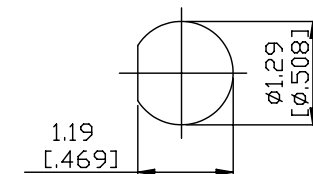

NO.	COMPONENTS	IMPEDANCE
1	SMA MALE RIGHT ANGLE	50 OHM
2	.141" TIN PLATED SEMI-RIGID CABLE (TIN PLATED RG402)	50 OHM
3	TNC FEMALE FOR BULKHEAD	50 OHM

SMA MALE
RIGHT ANGLE

TNC FEMALE
FOR BULKHEAD

JYE BAO P/N	L CM (INCH)
A39T85-141T-15	15 (5.906)
A39T85-141T-30	30 (11.811)
A39T85-141T-50	50 (19.685)
A39T85-141T-100	100 (39.370)
A39T85-141T-150	150 (59.055)
A39T85-141T-200	200 (78.740)
A39T85-141T-XXX	CUSTOM LENGTH IN CM

MOUNTING HOLE

LENGTH TOLERANCE IS ±1.5% OR ±10MM, WHICHEVER IS GREATER.	JYE BAO CO., LTD. TAIPEI TAIWAN
	DESCRIPTION CABLE ASSEMBLY SMA PLUG R/A TO TNC JACK FOR BULKHEAD
	JYE BAO DRAWING NO. A39T85-141T-XXX