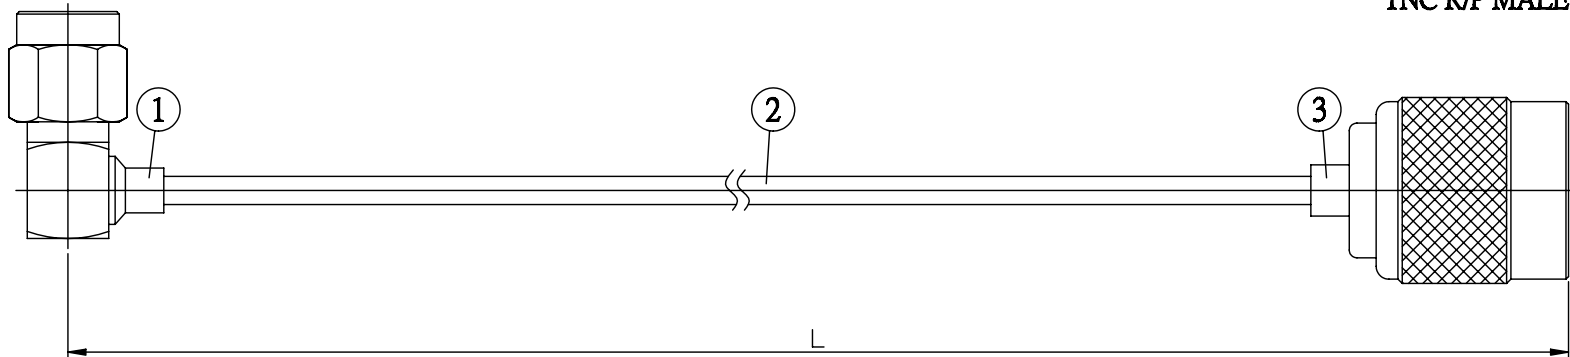

NO.	COMPONENTS	IMPEDANCE
1	SMA MALE RIGHT ANGLE	50 OHM
2	.085" HANDBENDABLE CABLE (= JYEBAO P/N .085SRF-W-P-50)	50 OHM
3	TNC REVERSE POLARITY MALE	50 OHM

SMA MALE
RIGHT ANGLE

TNC R/P MALE

JYE BAO P/N	L CM (INCH)
A39T60-85S-15	15 (5.906)
A39T60-85S-30	30 (11.811)
A39T60-85S-50	50 (19.685)
A39T60-85S-100	100 (39.370)
A39T60-85S-150	150 (59.055)
A39T60-85S-200	200 (78.740)
A39T60-85S-XXX	CUSTOM LENGTH IN CM

<p>LENGTH TOLERANCE IS $\pm 1.5\%$ OR $\pm 10\text{MM}$, WHICHEVER IS GREATER.</p>	<p>JYE BAO CO., LTD. TAIPEI TAIWAN</p>
	<p>DESCRIPTION CABLE ASSEMBLY SMA PLUG R/A TO TNC R/P PLUG</p>
	<p>JYE BAO DRAWING NO. A39T60-85S-XXX</p>