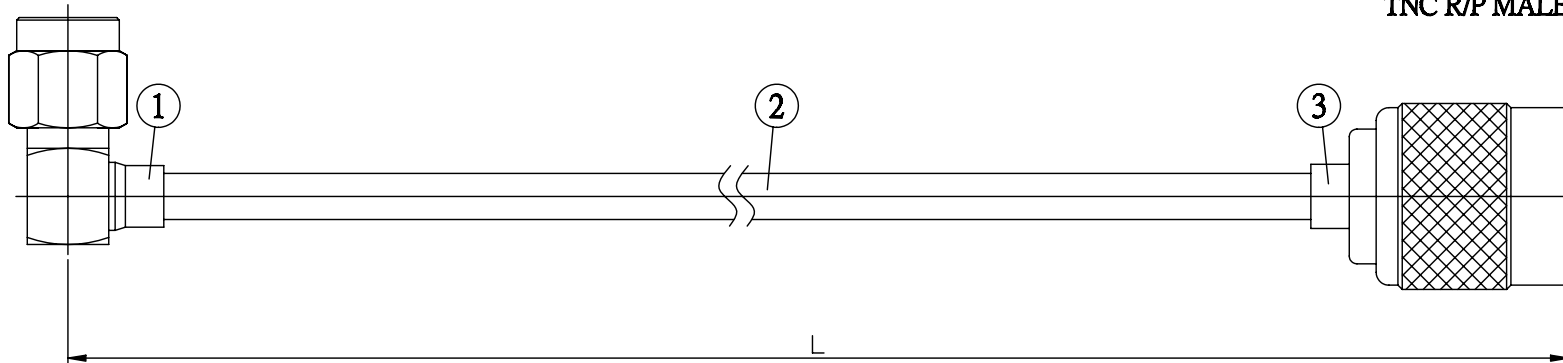

NO.	COMPONENTS	IMPEDANCE
1	SMA MALE RIGHT ANGLE	50 OHM
2	.141" HANDBENDABLE CABLE (= JYEBAO P/N .141SRF-W-P-50)	50 OHM
3	TNC REVERSE POLARITY MALE	50 OHM

SMA MALE  
RIGHT ANGLE

TNC R/P MALE

JYE BAO P/N	L CM (INCH)
A39T60-141S-15	15 (5.906)
A39T60-141S-30	30 (11.811)
A39T60-141S-50	50 (19.685)
A39T60-141S-100	100 (39.370)
A39T60-141S-150	150 (59.055)
A39T60-141S-200	200 (78.740)
A39T60-141S-XXX	CUSTOM LENGTH IN CM

<p>LENGTH TOLERANCE IS <math>\pm 1.5\%</math> OR <math>\pm 10\text{MM}</math>, WHICHEVER IS GREATER.</p>	<p><b>JYE BAO CO., LTD.</b> TAIPEI TAIWAN</p>
	<p>DESCRIPTION CABLE ASSEMBLY SMA PLUG R/A TO TNC R/P PLUG</p>
	<p>JYE BAO DRAWING NO. A39T60-141S-XXX</p>