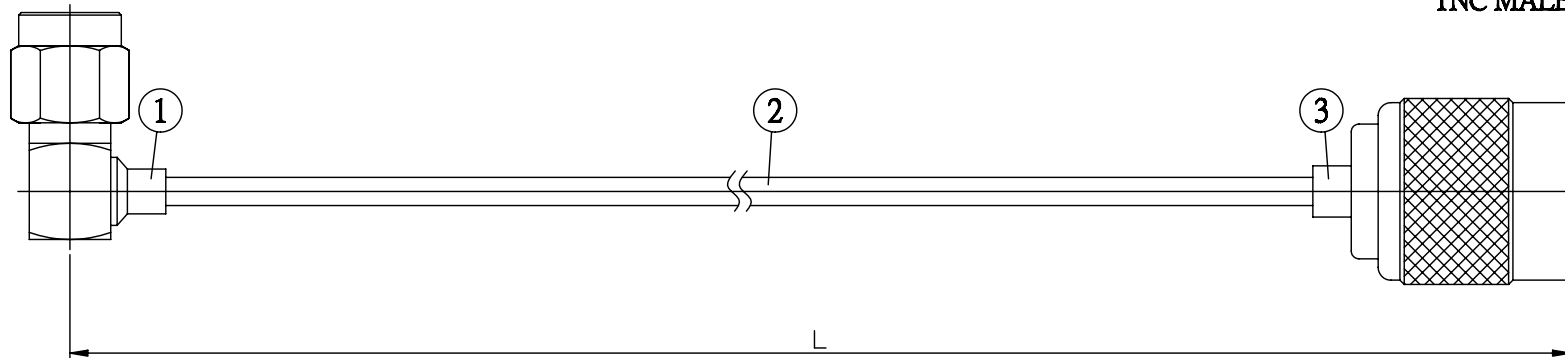

NO.	COMPONENTS	IMPEDANCE
1	SMA MALE RIGHT ANGLE	50 OHM
2	.085" HANDBENDABLE CABLE (= JYEBAO P/N .085SRF-W-P-50)	50 OHM
3	TNC MALE	50 OHM

SMA MALE
RIGHT ANGLE

TNC MALE

JYE BAO P/N	L CM (INCH)
A39T30-85S-15	15 (5.906)
A39T30-85S-30	30 (11.811)
A39T30-85S-50	50 (19.685)
A39T30-85S-100	100 (39.370)
A39T30-85S-150	150 (59.055)
A39T30-85S-200	200 (78.740)
A39T30-85S-XXX	CUSTOM LENGTH IN CM

LENGTH TOLERANCE IS $\pm 1.5\%$ OR $\pm 10\text{MM}$, WHICHEVER IS GREATER.	JYE BAO CO., LTD. TAIPEI TAIWAN
	<small>DESCRIPTION</small> CABLE ASSEMBLY SMA PLUG R/A TO TNC PLUG
	<small>JYE BAO DRAWING NO.</small> A39T30-85S-XXX