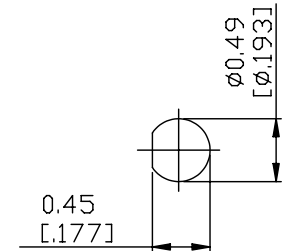

NO.	COMPONENTS	IMPEDANCE
1	SMA MALE RIGHT ANGLE	50 OHM
2	RG178	50 OHM
3	HEAT SHRINKING TUBE	
4	SMB FEMALE FOR BULKHEAD	50 OHM

SMA MALE  
RIGHT ANGLE

JYE BAO P/N	L CM (INCH)
A39S85-178-15	15 (5.906)
A39S85-178-30	30 (11.811)
A39S85-178-50	50 (19.685)
A39S85-178-100	100 (39.370)
A39S85-178-150	150 (59.055)
A39S85-178-200	200 (78.740)
A39S85-178-XXX	CUSTOM LENGTH IN CM

MOUNTING HOLE

<p>LENGTH TOLERANCE IS ±1.5% OR ±10MM, WHICHEVER IS GREATER.</p>	<p><b>JYE BAO CO., LTD.</b></p> <p>TAIPEI TAIWAN</p>	
	DESCRIPTION	<p>CABLE ASSEMBLY SMA PLUG R/A TO SMB FEMALE FOR BULKHEAD</p>
	JYE BAO DRAWING NO.	<p>A39S85-178-XXX</p>