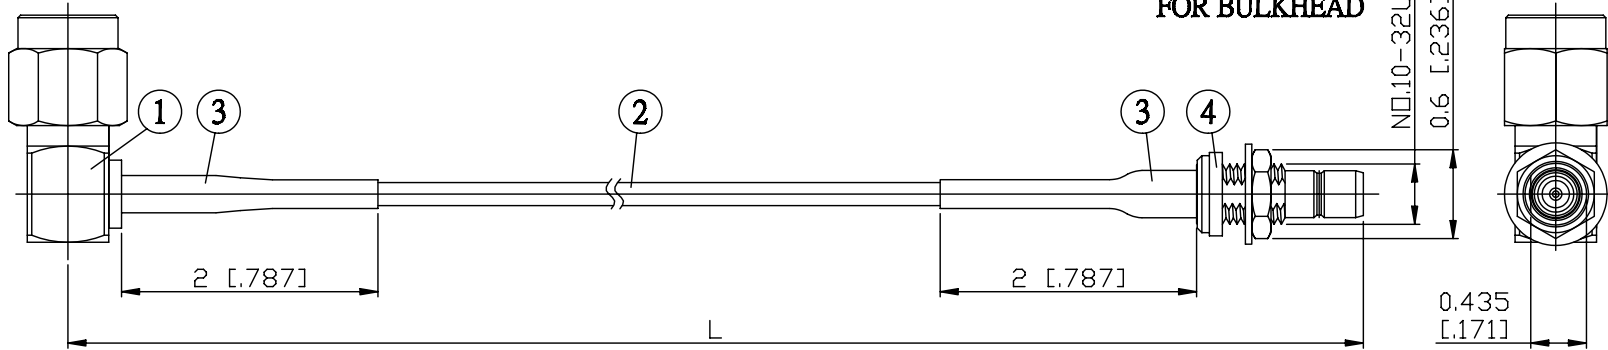

NO.	COMPONENTS	IMPEDANCE
1	SMA MALE RIGHT ANGLE	50 OHM
2	RG178	50 OHM
3	HEAT SHRINKING TUBE	
4	SMB FEMALE FOR BULKHEAD	50 OHM

SMA MALE  
RIGHT ANGLE

JYE BAO P/N	L CM (INCH)
A39S85-178-15	15 (5.906)
A39S85-178-30	30 (11.811)
A39S85-178-50	50 (19.685)
A39S85-178-100	100 (39.370)
A39S85-178-150	150 (59.055)
A39S85-178-200	200 (78.740)
A39S85-178-XXX	CUSTOM LENGTH IN CM

MOUNTING HOLE

<p>LENGTH TOLERANCE IS ±1.5% OR ±10MM, WHICHEVER IS GREATER.</p>	<p><b>JYE BAO CO., LTD.</b></p> <p>TAIPEI TAIWAN</p>	
	DESCRIPTION	<p>CABLE ASSEMBLY SMA PLUG R/A TO SMB FEMALE FOR BULKHEAD</p>
	JYE BAO DRAWING NO.	<p>A39S85-178-XXX</p>