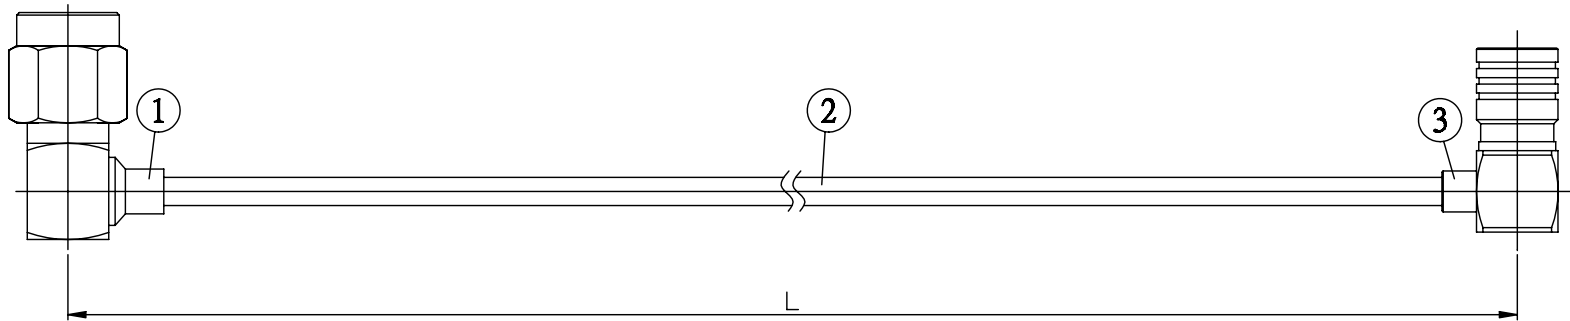

NO.	COMPONENTS	IMPEDANCE
1	SMA MALE RIGHT ANGLE	50 OHM
2	.085" HANDBENDABLE CABLE (= JYEBAO P/N .085SRF-W-P-50)	50 OHM
3	SMB MALE RIGHT ANGLE	50 OHM

SMA MALE
RIGHT ANGLE

SMB MALE
RIGHT ANGLE

JYE BAO P/N	L CM (INCH)
A39S39-85S-15	15 (5.906)
A39S39-85S-30	30 (11.811)
A39S39-85S-50	50 (19.685)
A39S39-85S-100	100 (39.370)
A39S39-85S-150	150 (59.055)
A39S39-85S-200	200 (78.740)
A39S39-85S-XXX	CUSTOM LENGTH IN CM

<p>LENGTH TOLERANCE IS $\pm 1.5\%$ OR $\pm 10\text{MM}$, WHICHEVER IS GREATER.</p>	<p>JYE BAO CO., LTD. TAIPEI TAIWAN</p>
	<p>DESCRIPTION CABLE ASSEMBLY SMA PLUG R/A TO SMB PLUG R/A</p>
	<p>JYE BAO DRAWING NO. A39S39-85S-XXX</p>