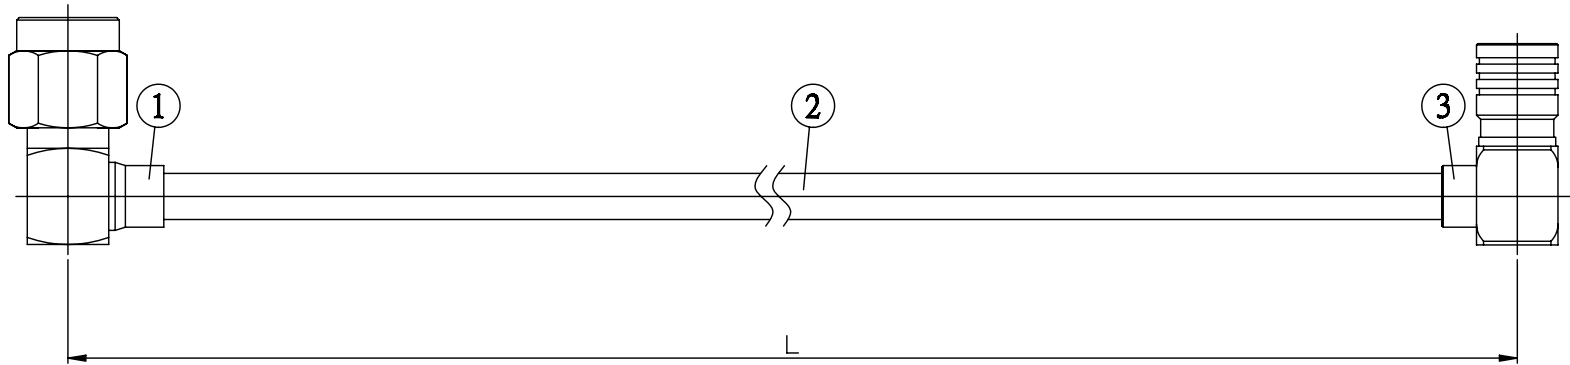

NO.	COMPONENTS	IMPEDANCE
1	SMA MALE RIGHT ANGLE	50 OHM
2	.141" HANDBENDABLE CABLE (= JYEBAO P/N .141SRF-W-P-50)	50 OHM
3	SMB MALE RIGHT ANGLE	50 OHM

SMA MALE
RIGHT ANGLE

SMB MALE
RIGHT ANGLE

JYE BAO P/N	L CM (INCH)
A39S39-141S-15	15 (5.906)
A39S39-141S-30	30 (11.811)
A39S39-141S-50	50 (19.685)
A39S39-141S-100	100 (39.370)
A39S39-141S-150	150 (59.055)
A39S39-141S-200	200 (78.740)
A39S39-141S-XXX	CUSTOM LENGTH IN CM

<p>LENGTH TOLERANCE IS $\pm 1.5\%$ OR $\pm 10\text{MM}$, WHICHEVER IS GREATER.</p>	<p>JYE BAO CO., LTD. TAIPEI TAIWAN</p>
	<p>DESCRIPTION CABLE ASSEMBLY SMA PLUG R/A TO SMB PLUG R/A</p>
	<p>JYE BAO DRAWING NO. A39S39-141S-XXX</p>