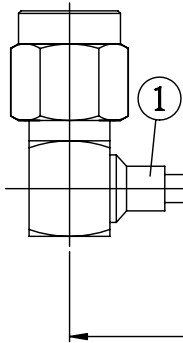

NO.	COMPONENTS	IMPEDANCE
1	SMA MALE RIGHT ANGLE	50 OHM
2	.085" HANDBENDABLE CABLE (= JYEBAO P/N .085SRF-W-P-50)	50 OHM
3	N MALE RIGHT ANGLE	50 OHM

SMA MALE
RIGHT ANGLE

N MALE
RIGHT ANGLE

JYE BAO P/N	L CM (INCH)
A39N39-85S-15	15 (5.906)
A39N39-85S-30	30 (11.811)
A39N39-85S-50	50 (19.685)
A39N39-85S-100	100 (39.370)
A39N39-85S-150	150 (59.055)
A39N39-85S-200	200 (78.740)
A39N39-85S-XXX	CUSTOM LENGTH IN CM

LENGTH TOLERANCE IS ±1.5% OR ±10MM, WHICHEVER IS GREATER.	JYE BAO CO., LTD. TAIPEI TAIWAN
	DESCRIPTION CABLE ASSEMBLY SMA PLUG R/A TO N PLUG R/A
	JYE BAO DRAWING NO. A39N39-85S-XXX