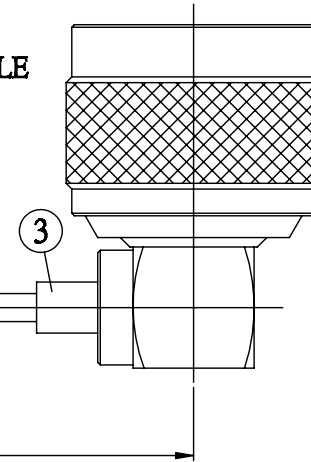

NO.	COMPONENTS	IMPEDANCE
1	SMA MALE RIGHT ANGLE	50 OHM
2	.085" HANDBENDABLE CABLE (= JYEBAO P/N .085SRF-W-P-50)	50 OHM
3	N MALE RIGHT ANGLE	50 OHM

SMA MALE
RIGHT ANGLE

N MALE
RIGHT ANGLE

JYE BAO P/N	L CM (INCH)
A39N39-85S-15	15 (5.906)
A39N39-85S-30	30 (11.811)
A39N39-85S-50	50 (19.685)
A39N39-85S-100	100 (39.370)
A39N39-85S-150	150 (59.055)
A39N39-85S-200	200 (78.740)
A39N39-85S-XXX	CUSTOM LENGTH IN CM

LENGTH TOLERANCE IS ±1.5% OR ±10MM, WHICHEVER IS GREATER.	JYE BAO CO., LTD. TAIPEI TAIWAN
	DESCRIPTION CABLE ASSEMBLY SMA PLUG R/A TO N PLUG R/A
	JYE BAO DRAWING NO. A39N39-85S-XXX