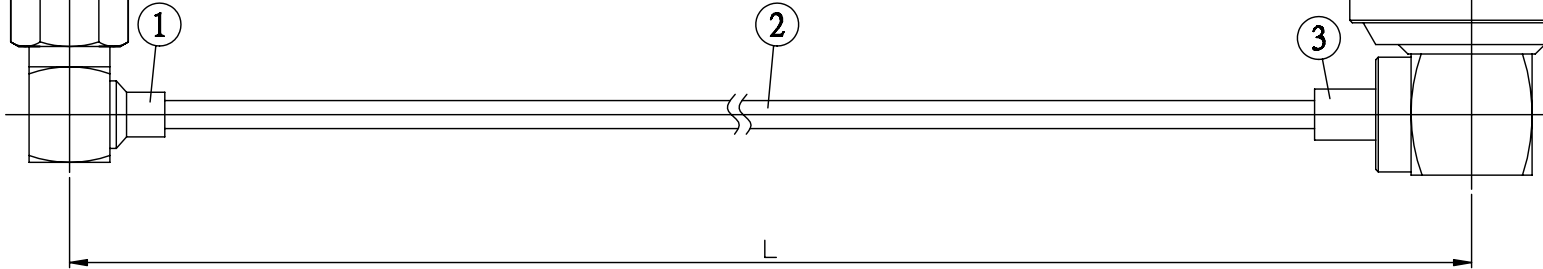

NO.	COMPONENTS	IMPEDANCE
1	SMA MALE RIGHT ANGLE	50 OHM
2	.085" HANDBENDABLE CABLE (= JYEBAO P/N .085SRF-W-P-50)	50 OHM
3	N MALE RIGHT ANGLE	50 OHM

SMA MALE
RIGHT ANGLE

N MALE
RIGHT ANGLE

JYE BAO P/N	L CM (INCH)
A39N39-85S-15	15 (5.906)
A39N39-85S-30	30 (11.811)
A39N39-85S-50	50 (19.685)
A39N39-85S-100	100 (39.370)
A39N39-85S-150	150 (59.055)
A39N39-85S-200	200 (78.740)
A39N39-85S-XXX	CUSTOM LENGTH IN CM

LENGTH TOLERANCE IS ±1.5% OR ±10MM, WHICHEVER IS GREATER.	JYE BAO CO., LTD. TAIPEI TAIWAN
	DESCRIPTION CABLE ASSEMBLY SMA PLUG R/A TO N PLUG R/A
	JYE BAO DRAWING NO. A39N39-85S-XXX