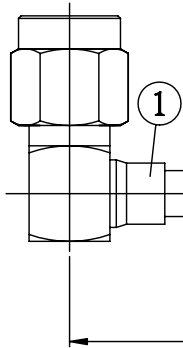

NO.	COMPONENTS	IMPEDANCE
1	SMA MALE RIGHT ANGLE	50 OHM
2	.141" HANDBENDABLE CABLE (= JYEBAO P/N .141SRF-W-P-50)	50 OHM
3	N MALE RIGHT ANGLE	50 OHM

SMA MALE
RIGHT ANGLE

N MALE
RIGHT ANGLE

JYE BAO P/N	L CM (INCH)
A39N39-141S-15	15 (5.906)
A39N39-141S-30	30 (11.811)
A39N39-141S-50	50 (19.685)
A39N39-141S-100	100 (39.370)
A39N39-141S-150	150 (59.055)
A39N39-141S-200	200 (78.740)
A39N39-141S-XXX	CUSTOM LENGTH IN CM

LENGTH TOLERANCE IS ±1.5% OR ±10MM, WHICHEVER IS GREATER.	JYE BAO CO., LTD. TAIPEI TAIWAN
	DESCRIPTION CABLE ASSEMBLY SMA PLUG R/A TO N PLUG R/A
	JYE BAO DRAWING NO. A39N39-141S-XXX