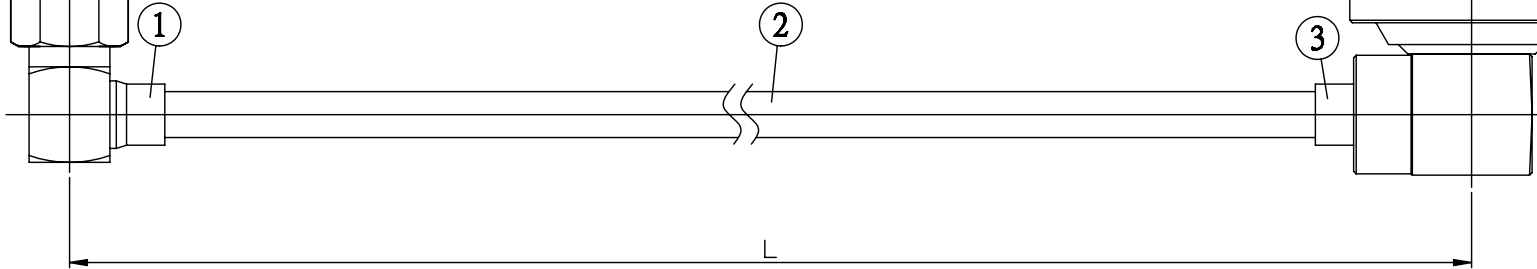

NO.	COMPONENTS	IMPEDANCE
1	SMA MALE RIGHT ANGLE	50 OHM
2	.141" HANDBENDABLE CABLE (= JYEBAO P/N .141SRF-W-P-50)	50 OHM
3	N MALE RIGHT ANGLE	50 OHM

SMA MALE
RIGHT ANGLE

N MALE
RIGHT ANGLE

JYE BAO P/N	L CM (INCH)
A39N39-141S-15	15 (5.906)
A39N39-141S-30	30 (11.811)
A39N39-141S-50	50 (19.685)
A39N39-141S-100	100 (39.370)
A39N39-141S-150	150 (59.055)
A39N39-141S-200	200 (78.740)
A39N39-141S-XXX	CUSTOM LENGTH IN CM

LENGTH TOLERANCE IS ±1.5% OR ±10MM, WHICHEVER IS GREATER.	JYE BAO CO., LTD. TAIPEI TAIWAN
	DESCRIPTION CABLE ASSEMBLY SMA PLUG R/A TO N PLUG R/A
	JYE BAO DRAWING NO. A39N39-141S-XXX