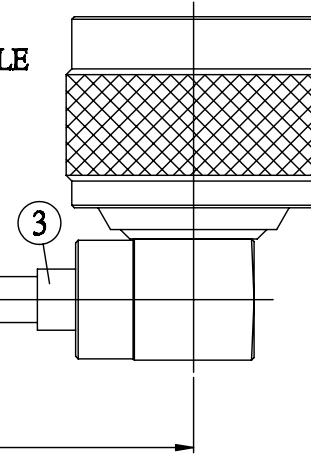

NO.	COMPONENTS	IMPEDANCE
1	SMA MALE RIGHT ANGLE	50 OHM
2	.141" HANDBENDABLE CABLE (= JYEBAO P/N .141SRF-W-P-50)	50 OHM
3	N MALE RIGHT ANGLE	50 OHM

SMA MALE
RIGHT ANGLE

N MALE
RIGHT ANGLE

JYE BAO P/N	L CM (INCH)
A39N39-141S-15	15 (5.906)
A39N39-141S-30	30 (11.811)
A39N39-141S-50	50 (19.685)
A39N39-141S-100	100 (39.370)
A39N39-141S-150	150 (59.055)
A39N39-141S-200	200 (78.740)
A39N39-141S-XXX	CUSTOM LENGTH IN CM

LENGTH TOLERANCE IS ±1.5% OR ±10MM, WHICHEVER IS GREATER.	JYE BAO CO., LTD. TAIPEI TAIWAN
	DESCRIPTION CABLE ASSEMBLY SMA PLUG R/A TO N PLUG R/A
	JYE BAO DRAWING NO. A39N39-141S-XXX