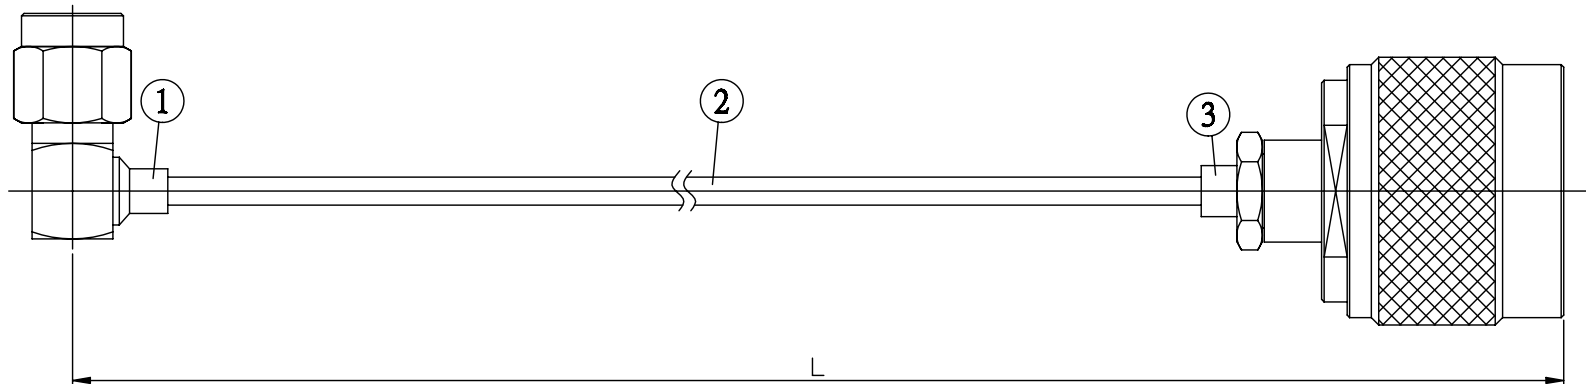

NO.	COMPONENTS	IMPEDANCE
1	SMA MALE RIGHT ANGLE	50 OHM
2	.085" HANDBENDABLE CABLE (= JYEBAO P/N .085SRF-W-P-50)	50 OHM
3	N MALE	50 OHM

SMA MALE  
RIGHT ANGLE

N MALE

JYE BAO P/N	L CM (INCH)
A39N30-85S-15	15 (5.906)
A39N30-85S-30	30 (11.811)
A39N30-85S-50	50 (19.685)
A39N30-85S-100	100 (39.370)
A39N30-85S-150	150 (59.055)
A39N30-85S-200	200 (78.740)
A39N30-85S-XXX	CUSTOM LENGTH IN CM

LENGTH TOLERANCE IS ±1.5% OR ±10MM, WHICHEVER IS GREATER.	<b>JYE BAO CO., LTD.</b> TAIPEI TAIWAN
	DESCRIPTION CABLE ASSEMBLY SMA PLUG R/A TO N PLUG
	JYE BAO DRAWING NO. A39N30-85S-XXX