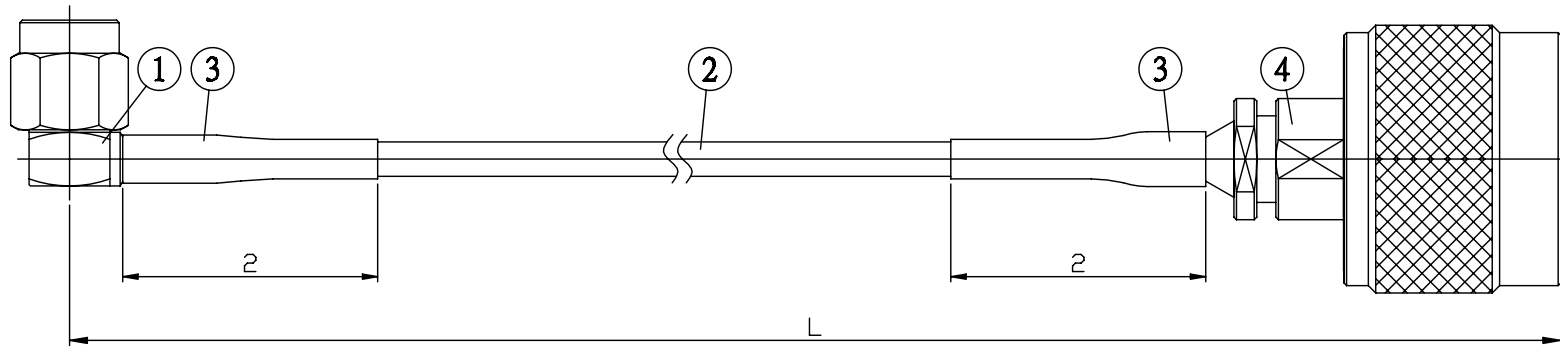

| NO. | COMPONENTS | IMPEDANCE |
|-----|--|-----------|
| 1 | SMA MALE RIGHT ANGLE | 50 OHM |
| 2 | .085" HANDBENDABLE CABLE WITH PEP JACKET (=JYBAO P/N .085SRF-W-P-50-F) | 50 OHM |
| 3 | HEAT SHRINKING TUBE | |
| 4 | N MALE | 50 OHM |

SMA MALE
RIGHT ANGLE

N MALE

| JYE BAO P/N | L CM (INCH) |
|----------------|------------------------|
| A39N30-85F-15 | 15 (5.906) |
| A39N30-85F-30 | 30 (11.811) |
| A39N30-85F-50 | 50 (19.685) |
| A39N30-85F-100 | 100 (39.370) |
| A39N30-85F-150 | 150 (59.055) |
| A39N30-85F-200 | 200 (78.740) |
| A39N30-85F-XXX | CUSTOM LENGTH IN CM |

| | |
|--|--|
| LENGTH TOLERANCE IS ±1.5% OR ±10MM, WHICHEVER IS GREATER. | JYE BAO CO., LTD. TAIPEI TAIWAN |
| | DESCRIPTION CABLE ASSEMBLY SMA PLUG R/A TO N PLUG |
| | JYE BAO DRAWING NO. A39N30-85F-XXX |