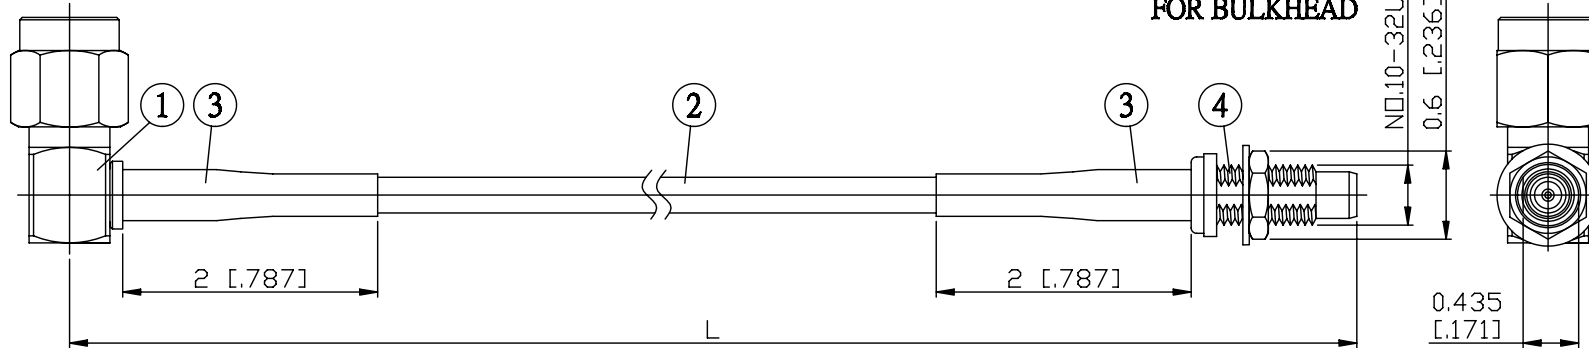

NO.	COMPONENTS	IMPEDANCE
1	SMA MALE RIGHT ANGLE	50 OHM
2	JBY100	50 OHM
3	HEAT SHRINKING TUBE	
4	SMC FEMALE FOR BULKHEAD	50 OHM

SMA MALE
RIGHT ANGLE

JYE BAO P/N	L CM (INCH)
A39MC85-L100-15	15 (5.906)
A39MC85-L100-30	30 (11.811)
A39MC85-L100-50	50 (19.685)
A39MC85-L100-100	100 (39.370)
A39MC85-L100-150	150 (59.055)
A39MC85-L100-200	200 (78.740)
A39MC85-L100-XXX	CUSTOM LENGTH IN CM

LENGTH TOLERANCE IS ±1.5% OR ±10MM, WHICHEVER IS GREATER.	JYE BAO CO., LTD. TAIPEI TAIWAN
	DESCRIPTION CABLE ASSEMBLY SMA PLUG R/A TO SMC FEMALE FOR BULKHEAD
	JYE BAO DRAWING NO. A39MC85-L100-XXX