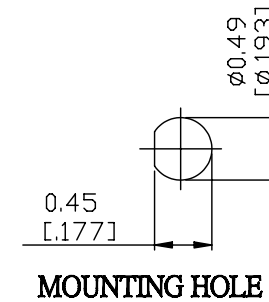

NO.	COMPONENTS	IMPEDANCE
1	SMA MALE RIGHT ANGLE	50 OHM
2	JBY100	50 OHM
3	HEAT SHRINKING TUBE	
4	SMC FEMALE FOR BULKHEAD	50 OHM

SMA MALE
RIGHT ANGLE

JYE BAO P/N	L CM (INCH)
A39MC85-L100-15	15 (5.906)
A39MC85-L100-30	30 (11.811)
A39MC85-L100-50	50 (19.685)
A39MC85-L100-100	100 (39.370)
A39MC85-L100-150	150 (59.055)
A39MC85-L100-200	200 (78.740)
A39MC85-L100-XXX	CUSTOM LENGTH IN CM

LENGTH TOLERANCE IS ±1.5% OR ±10MM, WHICHEVER IS GREATER.	JYE BAO CO., LTD. TAIPEI TAIWAN
	DESCRIPTION CABLE ASSEMBLY SMA PLUG R/A TO SMC FEMALE FOR BULKHEAD
	JYE BAO DRAWING NO. A39MC85-L100-XXX