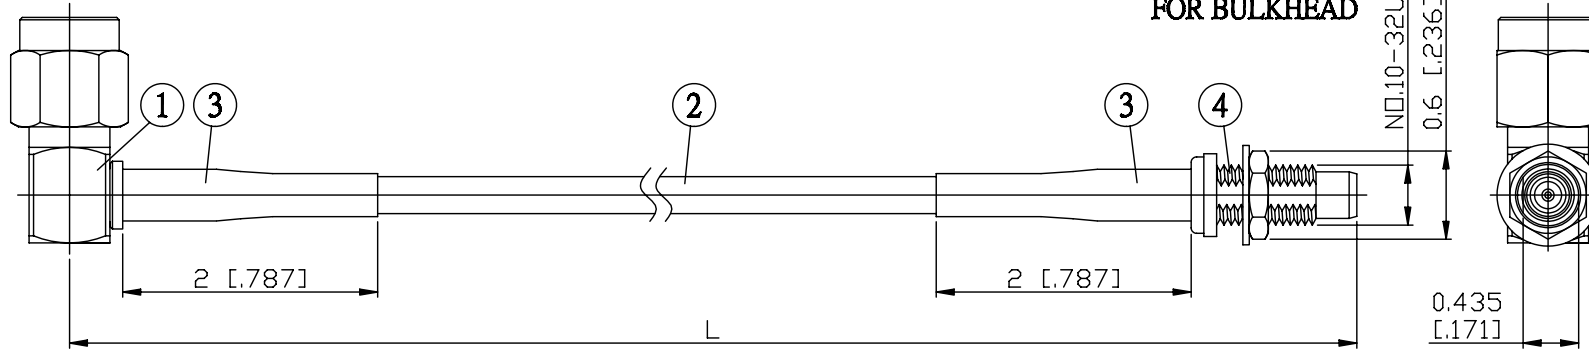

NO.	COMPONENTS	IMPEDANCE
1	SMA MALE RIGHT ANGLE	50 OHM
2	DOUBLE SHIELDED RG316(= RD316)	50 OHM
3	HEAT SHRINKING TUBE	
4	SMC FEMALE FOR BULKHEAD	50 OHM

SMA MALE
RIGHT ANGLE

JYE BAO P/N	L CM (INCH)
A39MC85-316D-15	15 (5.906)
A39MC85-316D-30	30 (11.811)
A39MC85-316D-50	50 (19.685)
A39MC85-316D-100	100 (39.370)
A39MC85-316D-150	150 (59.055)
A39MC85-316D-200	200 (78.740)
A39MC85-316D-XXX	CUSTOM LENGTH IN CM

LENGTH TOLERANCE IS ±1.5% OR ±10MM, WHICHEVER IS GREATER.	JYE BAO CO., LTD. TAIPEI TAIWAN
	DESCRIPTION CABLE ASSEMBLY SMA PLUG R/A TO SMC FEMALE FOR BULKHEAD
	JYE BAO DRAWING NO. A39MC85-316D-XXX