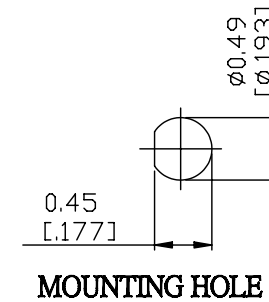

NO.	COMPONENTS	IMPEDANCE
1	SMA MALE RIGHT ANGLE	50 OHM
2	DOUBLE SHIELDED RG316(= RD316)	50 OHM
3	HEAT SHRINKING TUBE	
4	SMC FEMALE FOR BULKHEAD	50 OHM

SMA MALE
RIGHT ANGLE

JYE BAO P/N	L CM (INCH)
A39MC85-316D-15	15 (5.906)
A39MC85-316D-30	30 (11.811)
A39MC85-316D-50	50 (19.685)
A39MC85-316D-100	100 (39.370)
A39MC85-316D-150	150 (59.055)
A39MC85-316D-200	200 (78.740)
A39MC85-316D-XXX	CUSTOM LENGTH IN CM

LENGTH TOLERANCE IS ±1.5% OR ±10MM, WHICHEVER IS GREATER.	JYE BAO CO., LTD. TAIPEI TAIWAN
	DESCRIPTION CABLE ASSEMBLY SMA PLUG R/A TO SMC FEMALE FOR BULKHEAD
	JYE BAO DRAWING NO. A39MC85-316D-XXX