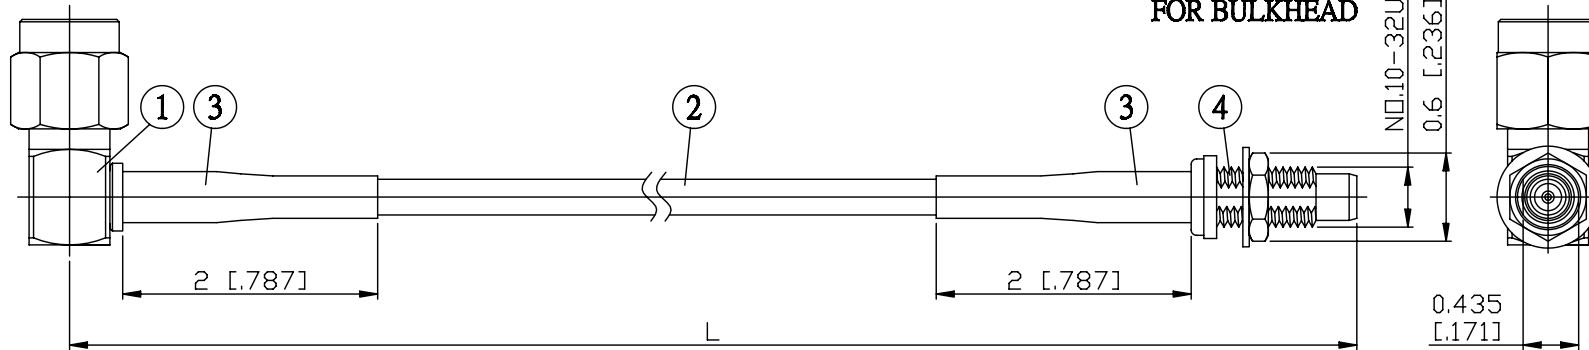

NO.	COMPONENTS	IMPEDANCE
1	SMA MALE RIGHT ANGLE	50 OHM
2	RG174	50 OHM
3	HEAT SHRINKING TUBE	
4	SMC FEMALE FOR BULKHEAD	50 OHM

SMA MALE
RIGHT ANGLE

JYE BAO P/N	L CM (INCH)
A39MC85-174-15	15 (5.906)
A39MC85-174-30	30 (11.811)
A39MC85-174-50	50 (19.685)
A39MC85-174-100	100 (39.370)
A39MC85-174-150	150 (59.055)
A39MC85-174-200	200 (78.740)
A39MC85-174-XXX	CUSTOM LENGTH IN CM

LENGTH TOLERANCE IS ±1.5% OR ±10MM, WHICHEVER IS GREATER.	JYE BAO CO., LTD. TAIPEI TAIWAN
	DESCRIPTION CABLE ASSEMBLY SMA PLUG R/A TO SMC FEMALE FOR BULKHEAD
	JYE BAO DRAWING NO. A39MC85-174-XXX