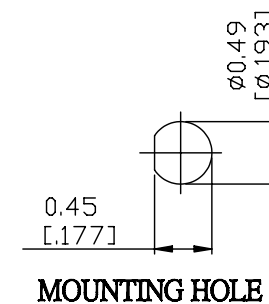

NO.	COMPONENTS	IMPEDANCE
1	SMA MALE RIGHT ANGLE	50 OHM
2	RG174	50 OHM
3	HEAT SHRINKING TUBE	
4	SMC FEMALE FOR BULKHEAD	50 OHM

SMA MALE
RIGHT ANGLE

JYE BAO P/N	L CM (INCH)
A39MC85-174-15	15 (5.906)
A39MC85-174-30	30 (11.811)
A39MC85-174-50	50 (19.685)
A39MC85-174-100	100 (39.370)
A39MC85-174-150	150 (59.055)
A39MC85-174-200	200 (78.740)
A39MC85-174-XXX	CUSTOM LENGTH IN CM

LENGTH TOLERANCE IS ±1.5% OR ±10MM, WHICHEVER IS GREATER.	JYE BAO CO., LTD. TAIPEI TAIWAN
	DESCRIPTION CABLE ASSEMBLY SMA PLUG R/A TO SMC FEMALE FOR BULKHEAD
	JYE BAO DRAWING NO. A39MC85-174-XXX