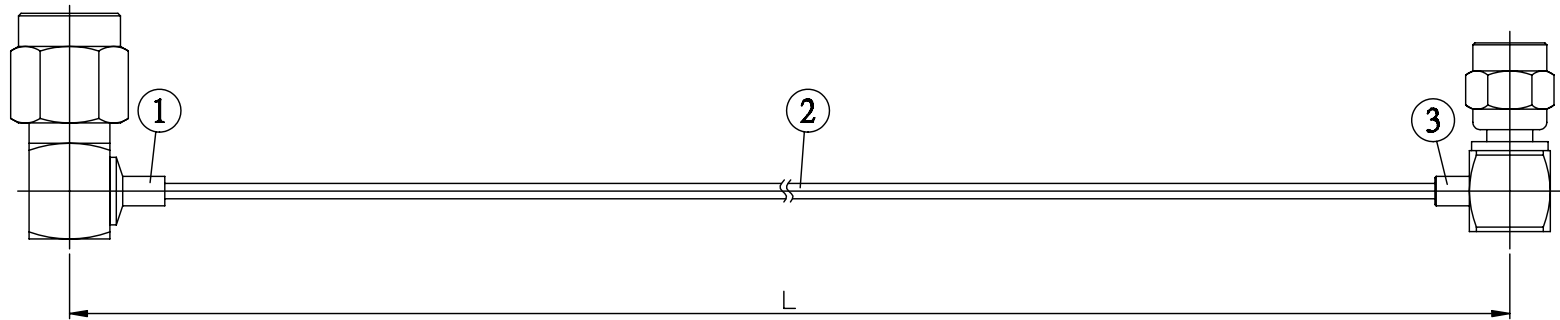

NO.	COMPONENTS	IMPEDANCE
1	SMA MALE RIGHT ANGLE	50 OHM
2	.047" HANDBENDABLE CABLE (= JYEBAO P/N .085SRF-W-P-50)	50 OHM
3	SMC MALE RIGHT ANGLE	50 OHM

SMA MALE  
RIGHT ANGLE

SMC MALE  
RIGHT ANGLE

JYE BAO P/N	L CM (INCH)
A39MC39-47S-15	15 (5.906)
A39MC39-47S-30	30 (11.811)
A39MC39-47S-50	50 (19.685)
A39MC39-47S-100	100 (39.370)
A39MC39-47S-150	150 (59.055)
A39MC39-47S-200	200 (78.740)
A39MC39-47S-XXX	CUSTOM LENGTH IN CM

LENGTH TOLERANCE IS ±1.5% OR ±10MM, WHICHEVER IS GREATER.	<b>JYE BAO CO., LTD.</b> TAIPEI TAIWAN
	DESCRIPTION CABLE ASSEMBLY SMA PLUG R/A TO SMC PLUG R/A
	JYE BAO DRAWING NO. A39MC39-47S-XXX