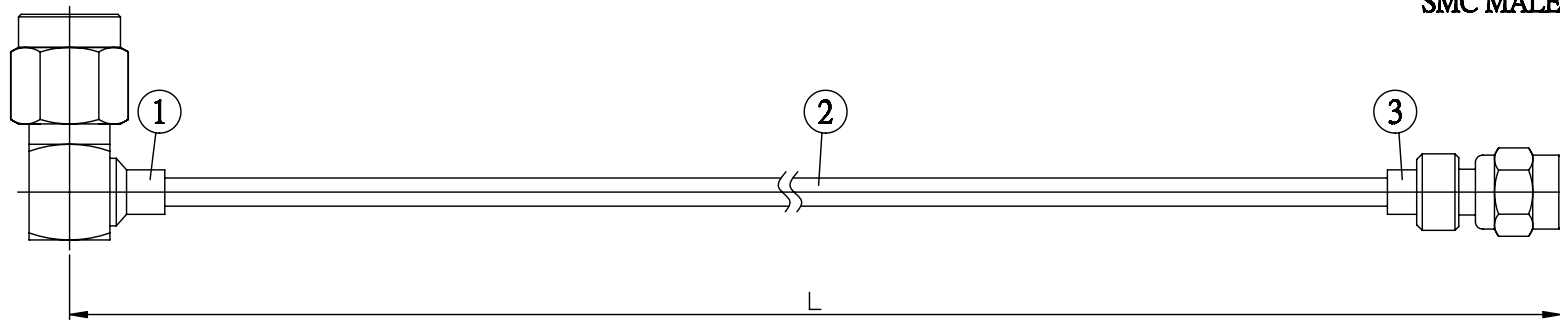

NO.	COMPONENTS	IMPEDANCE
1	SMA MALE RIGHT ANGLE	50 OHM
2	.085" HANDBENDABLE CABLE (= JYEBAO P/N .085SRF-W-P-50)	50 OHM
3	SMC MALE	50 OHM

SMA MALE
RIGHT ANGLE

SMC MALE

JYE BAO P/N	L CM (INCH)
A39MC30-85S-15	15 (5.906)
A39MC30-85S-30	30 (11.811)
A39MC30-85S-50	50 (19.685)
A39MC30-85S-100	100 (39.370)
A39MC30-85S-150	150 (59.055)
A39MC30-85S-200	200 (78.740)
A39MC30-85S-XXX	CUSTOM LENGTH IN CM

LENGTH TOLERANCE IS ±1.5% OR ±10MM, WHICHEVER IS GREATER.	JYE BAO CO., LTD. TAIPEI TAIWAN
	DESCRIPTION CABLE ASSEMBLY SMA PLUG R/A TO SMC PLUG
	JYE BAO DRAWING NO. A39MC30-85S-XXX