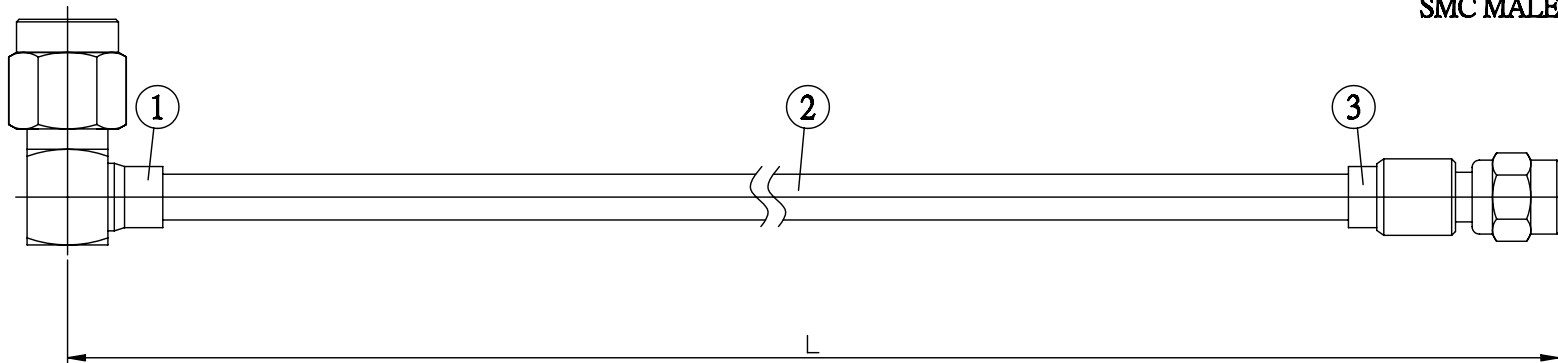

NO.	COMPONENTS	IMPEDANCE
1	SMA MALE RIGHT ANGLE	50 OHM
2	.141" HANDBENDABLE CABLE (= JYEBAO P/N .141SRF-W-P-50)	50 OHM
3	SMC MALE	50 OHM

SMA MALE
RIGHT ANGLE

SMC MALE

JYE BAO P/N	L CM (INCH)
A39MC30-141S-15	15 (5.906)
A39MC30-141S-30	30 (11.811)
A39MC30-141S-50	50 (19.685)
A39MC30-141S-100	100 (39.370)
A39MC30-141S-150	150 (59.055)
A39MC30-141S-200	200 (78.740)
A39MC30-141S-XXX	CUSTOM LENGTH IN CM

LENGTH TOLERANCE IS $\pm 1.5\%$ OR $\pm 10\text{MM}$, WHICHEVER IS GREATER.	JYE BAO CO., LTD. TAIPEI TAIWAN
	<small>DESCRIPTION</small> CABLE ASSEMBLY SMA PLUG R/A TO SMC PLUG
	<small>JYE BAO DRAWING NO.</small> A39MC30-141S-XXX