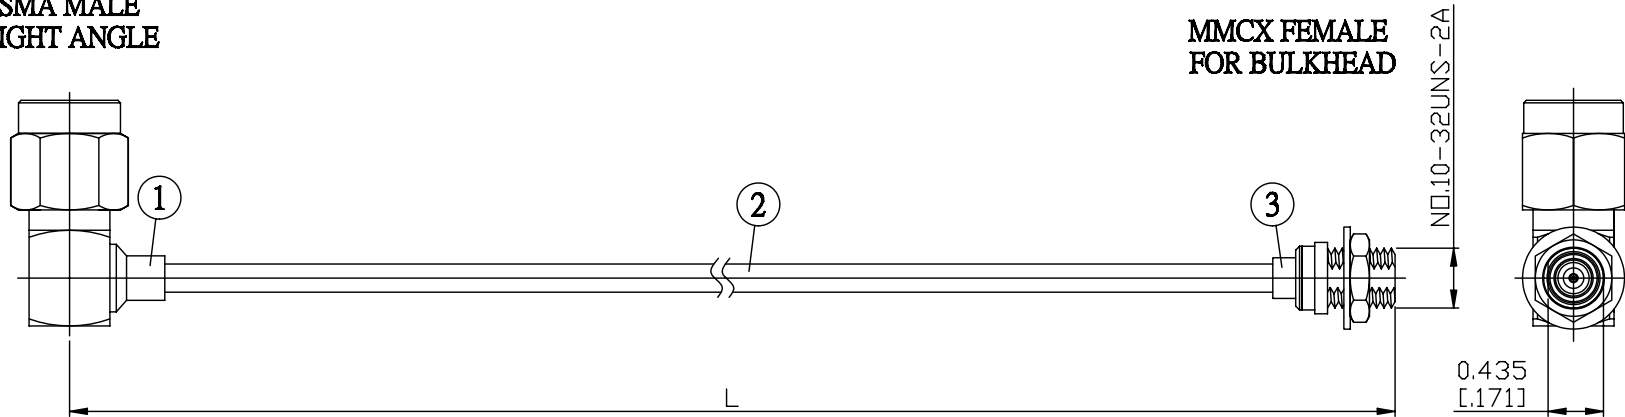

NO.	COMPONENTS	IMPEDANCE
1	SMA MALE RIGHT ANGLE	50 OHM
2	.085" HANDBENDABLE CABLE (= JYEBAO P/N .085SRF-W-P-50)	50 OHM
3	MMCX FEMALE FOR BULKHEAD	50 OHM

SMA MALE
RIGHT ANGLE

MMCX FEMALE
FOR BULKHEAD

JYE BAO P/N	L CM (INCH)
A39E85-85S-15	15 (5.906)
A39E85-85S-30	30 (11.811)
A39E85-85S-50	50 (19.685)
A39E85-85S-100	100 (39.370)
A39E85-85S-150	150 (59.055)
A39E85-85S-200	200 (78.740)
A39E85-85S-XXX	CUSTOM LENGTH IN CM

MOUNTING HOLE

LENGTH TOLERANCE IS ±1.5% OR ±10MM, WHICHEVER IS GREATER.	JYE BAO CO., LTD. TAIPEI TAIWAN
	DESCRIPTION CABLE ASSEMBLY SMA PLUG R/A TO MMCX JACK FOR BULKHEAD
	JYE BAO DRAWING NO. A39E85-85S-XXX