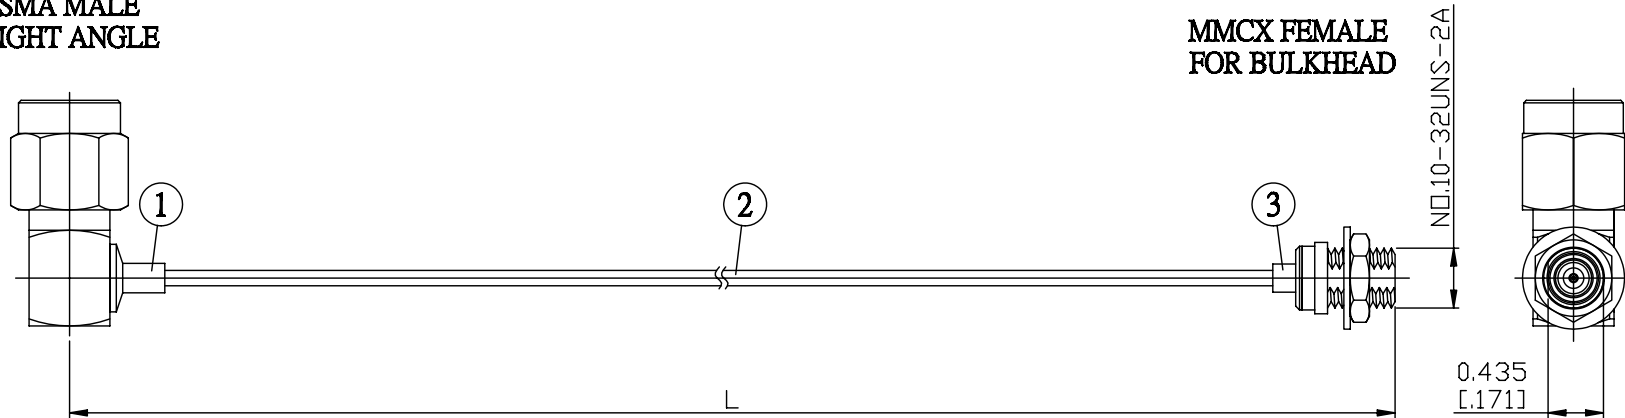

| NO. | COMPONENTS | IMPEDANCE |
|-----|---|-----------|
| 1 | SMA MALE RIGHT ANGLE | 50 OHM |
| 2 | .047" HANDBENDABLE CABLE (= JYEBAO P/N .047SRF-W-P-50) | 50 OHM |
| 3 | MMCX FEMALE FOR BULKHEAD | 50 OHM |

SMA MALE
RIGHT ANGLE

MMCX FEMALE
FOR BULKHEAD

| JYE BAO P/N | L CM (INCH) |
|----------------|------------------------|
| A39E85-47S-15 | 15 (5.906) |
| A39E85-47S-30 | 30 (11.811) |
| A39E85-47S-50 | 50 (19.685) |
| A39E85-47S-100 | 100 (39.370) |
| A39E85-47S-150 | 150 (59.055) |
| A39E85-47S-200 | 200 (78.740) |
| A39E85-47S-XXX | CUSTOM LENGTH IN CM |

MOUNTING HOLE

| | |
|--|--|
| <p>LENGTH TOLERANCE IS ±1.5% OR ±10MM, WHICHEVER IS GREATER.</p> | <p>JYE BAO CO., LTD. TAIPEI TAIWAN</p> |
| | <p>DESCRIPTION CABLE ASSEMBLY SMA PLUG R/A TO MMCX JACK FOR BULKHEAD</p> |
| | <p>JYE BAO DRAWING NO. A39E85-47S-XXX</p> |