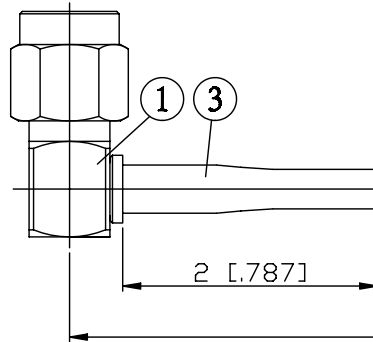

NO.	COMPONENTS	IMPEDANCE
1	SMA MALE RIGHT ANGLE	50 OHM
2	RG316	50 OHM
3	HEAT SHRINKING TUBE	
4	MCX FEMALE FOR BULKHEAD	50 OHM

SMA MALE  
RIGHT ANGLE

MCX FEMALE  
FOR BULKHEAD

GASKET

JYE BAO P/N	L CM (INCH)
A39D85-316-15	15 (5.906)
A39D85-316-30	30 (11.811)
A39D85-316-50	50 (19.685)
A39D85-316-100	100 (39.370)
A39D85-316-150	150 (59.055)
A39D85-316-200	200 (78.740)
A39D85-316-XXX	CUSTOM LENGTH IN CM

MOUNTING HOLE

<p>LENGTH TOLERANCE IS <math>\pm 1.5\%</math> OR <math>\pm 10\text{MM}</math>, WHICHEVER IS GREATER.</p>	<p><b>JYE BAO CO., LTD.</b></p> <p>TAIPEI TAIWAN</p>
	<p>DESCRIPTION CABLE ASSEMBLY SMA PLUG R/A TO MCX JACK FOR BULKHEAD</p>
	<p>JYE BAO DRAWING NO. A39D85-316-XXX</p>