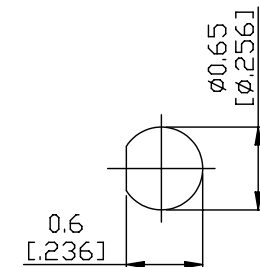

NO.	COMPONENTS	IMPEDANCE
1	SMA MALE RIGHT ANGLE	50 OHM
2	RG316	50 OHM
3	HEAT SHRINKING TUBE	
4	MCX FEMALE FOR BULKHEAD	50 OHM

SMA MALE  
RIGHT ANGLE

MCX FEMALE  
FOR BULKHEAD

GASKET

JYE BAO P/N	L CM (INCH)
A39D85-316-15	15 (5.906)
A39D85-316-30	30 (11.811)
A39D85-316-50	50 (19.685)
A39D85-316-100	100 (39.370)
A39D85-316-150	150 (59.055)
A39D85-316-200	200 (78.740)
A39D85-316-XXX	CUSTOM LENGTH IN CM

MOUNTING HOLE

<p>LENGTH TOLERANCE IS <math>\pm 1.5\%</math> OR <math>\pm 10\text{MM}</math>, WHICHEVER IS GREATER.</p>	<p><b>JYE BAO CO., LTD.</b></p> <p>TAIPEI TAIWAN</p>
	<p>DESCRIPTION CABLE ASSEMBLY SMA PLUG R/A TO MCX JACK FOR BULKHEAD</p>
	<p>JYE BAO DRAWING NO. A39D85-316-XXX</p>