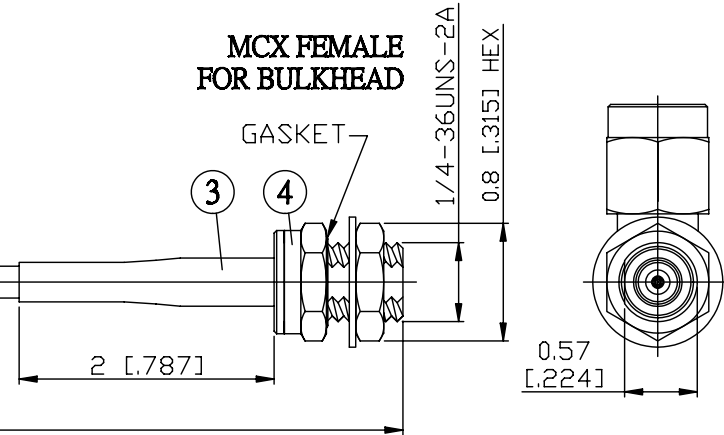

NO.	COMPONENTS	IMPEDANCE
1	SMA MALE RIGHT ANGLE	50 OHM
2	RG316	50 OHM
3	HEAT SHRINKING TUBE	
4	MCX FEMALE FOR BULKHEAD	50 OHM

SMA MALE  
RIGHT ANGLE

MCX FEMALE  
FOR BULKHEAD

GASKET

JYE BAO P/N	L CM (INCH)
A39D85-316-15	15 (5.906)
A39D85-316-30	30 (11.811)
A39D85-316-50	50 (19.685)
A39D85-316-100	100 (39.370)
A39D85-316-150	150 (59.055)
A39D85-316-200	200 (78.740)
A39D85-316-XXX	CUSTOM LENGTH IN CM

MOUNTING HOLE

<p>LENGTH TOLERANCE IS <math>\pm 1.5\%</math> OR <math>\pm 10\text{MM}</math>, WHICHEVER IS GREATER.</p>	<p><b>JYE BAO CO., LTD.</b></p> <p>TAIPEI TAIWAN</p>
	<p>DESCRIPTION CABLE ASSEMBLY SMA PLUG R/A TO MCX JACK FOR BULKHEAD</p>
	<p>JYE BAO DRAWING NO. A39D85-316-XXX</p>