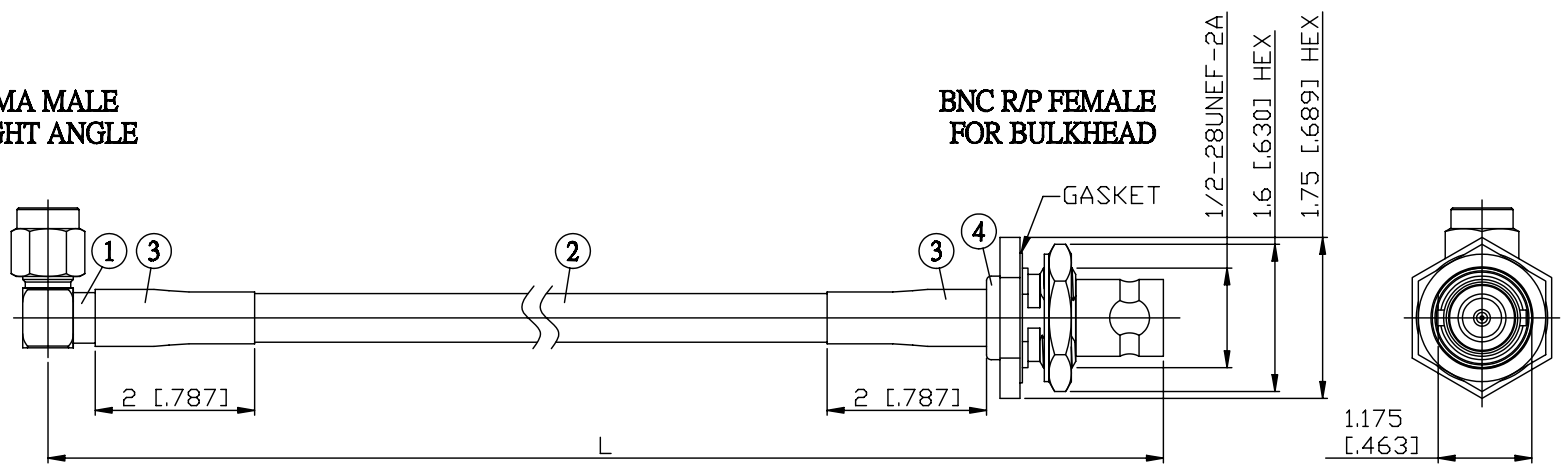

NO.	COMPONENTS	IMPEDANCE
1	SMA MALE RIGHT ANGLE	50 OHM
2	JBY240	50 OHM
3	HEAT SHRINKING TUBE	
4	BNC REVERSE POLARITY FEMALE FOR BULKHEAD	50 OHM

SMA MALE
RIGHT ANGLE

BNC R/P FEMALE
FOR BULKHEAD

JYE BAO P/N	L CM (INCH)
A39B95-L240-15	15 (5.906)
A39B95-L240-30	30 (11.811)
A39B95-L240-50	50 (19.685)
A39B95-L240-100	100 (39.370)
A39B95-L240-150	150 (59.055)
A39B95-L240-200	200 (78.740)
A39B95-L240-XXX	CUSTOM LENGTH IN CM

MOUNTING HOLE

<p>LENGTH TOLERANCE IS ±1.5% OR ±10MM, WHICHEVER IS GREATER.</p>	<p>JYE BAO CO., LTD.</p> <p>TAIPEI TAIWAN</p>	
	DESCRIPTION	CABLE ASSEMBLY SMA PLUG R/A TO BNC R/P JACK FOR BULKHEAD
	JYE BAO DRAWING NO.	A39B95-L240-XXX