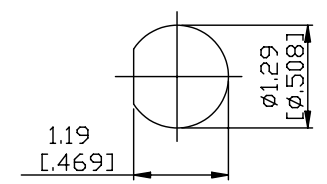

NO.	COMPONENTS	IMPEDANCE
1	SMA MALE RIGHT ANGLE	50 OHM
2	JBY240	50 OHM
3	HEAT SHRINKING TUBE	
4	BNC REVERSE POLARITY FEMALE FOR BULKHEAD	50 OHM

SMA MALE
RIGHT ANGLE

BNC R/P FEMALE
FOR BULKHEAD

JYE BAO P/N	L CM (INCH)
A39B95-L240-15	15 (5.906)
A39B95-L240-30	30 (11.811)
A39B95-L240-50	50 (19.685)
A39B95-L240-100	100 (39.370)
A39B95-L240-150	150 (59.055)
A39B95-L240-200	200 (78.740)
A39B95-L240-XXX	CUSTOM LENGTH IN CM

MOUNTING HOLE

<p>LENGTH TOLERANCE IS ±1.5% OR ±10MM, WHICHEVER IS GREATER.</p>	<p>JYE BAO CO., LTD.</p> <p>TAIPEI TAIWAN</p>	
	DESCRIPTION	CABLE ASSEMBLY SMA PLUG R/A TO BNC R/P JACK FOR BULKHEAD
	JYE BAO DRAWING NO.	A39B95-L240-XXX