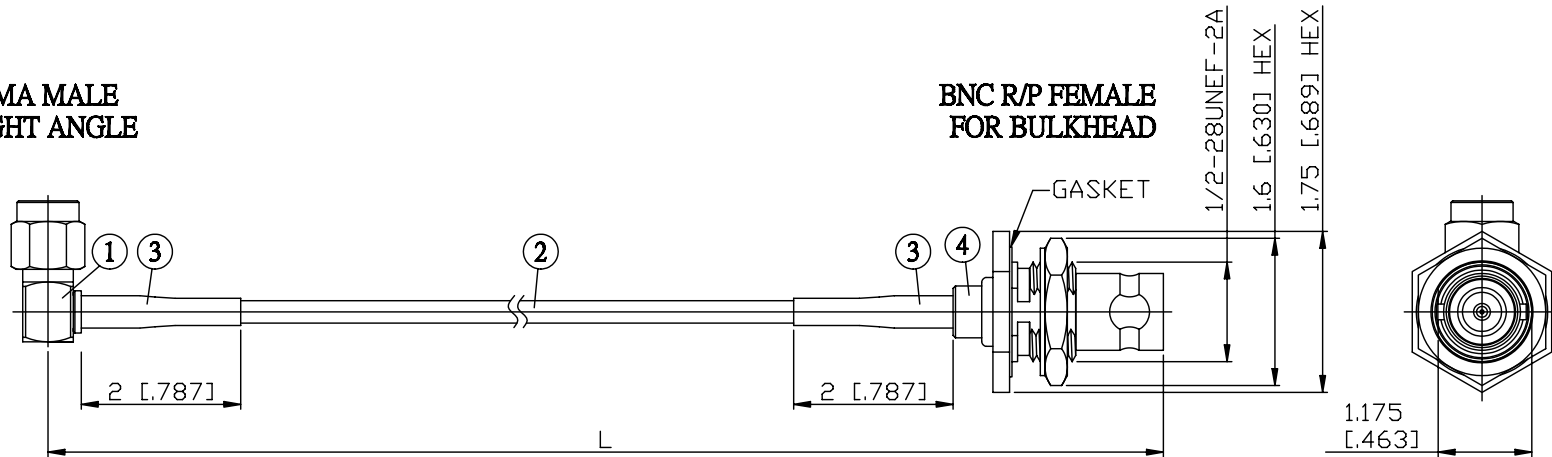

NO.	COMPONENTS	IMPEDANCE
1	SMA MALE RIGHT ANGLE	50 OHM
2	JBY100	50 OHM
3	HEAT SHRINKING TUBE	
4	BNC REVERSE POLARITY FEMALE FOR BULKHEAD	50 OHM

SMA MALE
RIGHT ANGLE

BNC R/P FEMALE
FOR BULKHEAD

JYE BAO P/N	L CM (INCH)
A39B95-L100-15	15 (5.906)
A39B95-L100-30	30 (11.811)
A39B95-L100-50	50 (19.685)
A39B95-L100-100	100 (39.370)
A39B95-L100-150	150 (59.055)
A39B95-L100-200	200 (78.740)
A39B95-L100-XXX	CUSTOM LENGTH IN CM

MOUNTING HOLE

LENGTH TOLERANCE IS ±1.5% OR ±10MM, WHICHEVER IS GREATER.	JYE BAO CO., LTD. TAIPEI TAIWAN	
	DESCRIPTION	CABLE ASSEMBLY SMA PLUG R/A TO BNC R/P JACK FOR BULKHEAD
	JYE BAO DRAWING NO.	A39B95-L100-XXX