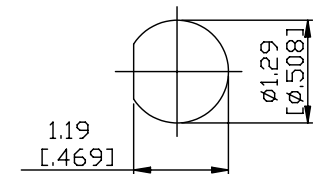

NO.	COMPONENTS	IMPEDANCE
1	SMA MALE RIGHT ANGLE	50 OHM
2	JBY100	50 OHM
3	HEAT SHRINKING TUBE	
4	BNC REVERSE POLARITY FEMALE FOR BULKHEAD	50 OHM

SMA MALE
RIGHT ANGLE

BNC R/P FEMALE
FOR BULKHEAD

JYE BAO P/N	L CM (INCH)
A39B95-L100-15	15 (5.906)
A39B95-L100-30	30 (11.811)
A39B95-L100-50	50 (19.685)
A39B95-L100-100	100 (39.370)
A39B95-L100-150	150 (59.055)
A39B95-L100-200	200 (78.740)
A39B95-L100-XXX	CUSTOM LENGTH IN CM

MOUNTING HOLE

LENGTH TOLERANCE IS ±1.5% OR ±10MM, WHICHEVER IS GREATER.	JYE BAO CO., LTD. TAIPEI TAIWAN	
	DESCRIPTION	CABLE ASSEMBLY SMA PLUG R/A TO BNC R/P JACK FOR BULKHEAD
	JYE BAO DRAWING NO.	A39B95-L100-XXX