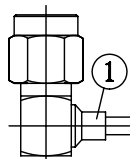

NO.	COMPONENTS	IMPEDANCE
1	SMA MALE RIGHT ANGLE	50 OHM
2	.085" TIN PLATED SEMI-RIGID CABLE (TIN PLATED RG405)	50 OHM
3	BNC REVERSE POLARITY FEMALE FOR BULKHEAD	50 OHM

SMA MALE  
RIGHT ANGLE

②

L

BNC R/P FEMALE  
FOR BULKHEAD

1.175  
[.4631]

JYE BAO P/N	L CM (INCH)
A39B95-85T-15	15 (5.906)
A39B95-85T-30	30 (11.811)
A39B95-85T-50	50 (19.685)
A39B95-85T-100	100 (39.370)
A39B95-85T-150	150 (59.055)
A39B95-85T-200	200 (78.740)
A39B95-85T-XXX	CUSTOM LENGTH IN CM

MOUNTING HOLE

LENGTH TOLERANCE IS ±1.5% OR ±10MM, WHICHEVER IS GREATER.	<b>JYE BAO CO., LTD.</b> TAIPEI TAIWAN
	DESCRIPTION CABLE ASSEMBLY SMA PLUG R/A TO BNC R/P JACK FOR BULKHEAD
	JYE BAO DRAWING NO. A39B95-85T-XXX