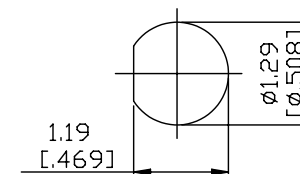

NO.	COMPONENTS	IMPEDANCE
1	SMA MALE RIGHT ANGLE	50 OHM
2	.085" TIN PLATED SEMI-RIGID CABLE (TIN PLATED RG405)	50 OHM
3	BNC REVERSE POLARITY FEMALE FOR BULKHEAD	50 OHM

SMA MALE  
RIGHT ANGLE

②

L

BNC R/P FEMALE  
FOR BULKHEAD

1.175  
[.4631]

JYE BAO P/N	L CM (INCH)
A39B95-85T-15	15 (5.906)
A39B95-85T-30	30 (11.811)
A39B95-85T-50	50 (19.685)
A39B95-85T-100	100 (39.370)
A39B95-85T-150	150 (59.055)
A39B95-85T-200	200 (78.740)
A39B95-85T-XXX	CUSTOM LENGTH IN CM

MOUNTING HOLE

LENGTH TOLERANCE IS ±1.5% OR ±10MM, WHICHEVER IS GREATER.	<b>JYE BAO CO., LTD.</b> TAIPEI TAIWAN
	DESCRIPTION CABLE ASSEMBLY SMA PLUG R/A TO BNC R/P JACK FOR BULKHEAD
	JYE BAO DRAWING NO. A39B95-85T-XXX