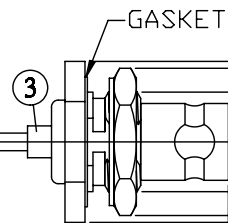

NO.	COMPONENTS	IMPEDANCE
1	SMA MALE RIGHT ANGLE	50 OHM
2	.085" TIN PLATED SEMI-RIGID CABLE (TIN PLATED RG405)	50 OHM
3	BNC REVERSE POLARITY FEMALE FOR BULKHEAD	50 OHM

SMA MALE  
RIGHT ANGLE

②

L

BNC R/P FEMALE  
FOR BULKHEAD

1.175  
[.4631]

JYE BAO P/N	L CM (INCH)
A39B95-85T-15	15 (5.906)
A39B95-85T-30	30 (11.811)
A39B95-85T-50	50 (19.685)
A39B95-85T-100	100 (39.370)
A39B95-85T-150	150 (59.055)
A39B95-85T-200	200 (78.740)
A39B95-85T-XXX	CUSTOM LENGTH IN CM

MOUNTING HOLE

LENGTH TOLERANCE IS ±1.5% OR ±10MM, WHICHEVER IS GREATER.	<b>JYE BAO CO., LTD.</b> TAIPEI TAIWAN
	DESCRIPTION CABLE ASSEMBLY SMA PLUG R/A TO BNC R/P JACK FOR BULKHEAD
	JYE BAO DRAWING NO. A39B95-85T-XXX