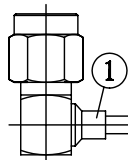

NO.	COMPONENTS	IMPEDANCE
1	SMA MALE RIGHT ANGLE	50 OHM
2	.085" HANDBENDABLE CABLE (= JYEBAO P/N .085SRF-W-P-50)	50 OHM
3	BNC REVERSE POLARITY FEMALE FOR BULKHEAD	50 OHM

SMA MALE
RIGHT ANGLE

②

L

BNC R/P FEMALE
FOR BULKHEAD

1/2-28UNEF-2A

1.6 [L.630] HEX

1.75 [L.689] HEX

1.175
[L.463]

JYE BAO P/N	L CM (INCH)
A39B95-85S-15	15 (5.906)
A39B95-85S-30	30 (11.811)
A39B95-85S-50	50 (19.685)
A39B95-85S-100	100 (39.370)
A39B95-85S-150	150 (59.055)
A39B95-85S-200	200 (78.740)
A39B95-85S-XXX	CUSTOM LENGTH IN CM

1.19

[L.469]

ø1.29
[ø.508]

MOUNTING HOLE

<p>LENGTH TOLERANCE IS ±1.5% OR ±10MM, WHICHEVER IS GREATER.</p>	<p>JYE BAO CO., LTD.</p> <p>TAIPEI TAIWAN</p>
	<p>DESCRIPTION CABLE ASSEMBLY SMA PLUG R/A TO BNC R/P JACK FOR BULKHEAD</p>
	<p>JYE BAO DRAWING NO. A39B95-85S-XXX</p>