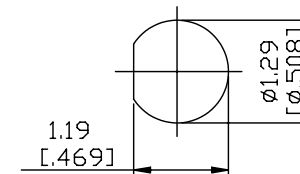

1/2-28UNEF-2A

1.6 [L.630] HEX

1.75 [L.689] HEX

1.175
[L.463]

JYE BAO P/N	L CM (INCH)
A39B95-85S-15	15 (5.906)
A39B95-85S-30	30 (11.811)
A39B95-85S-50	50 (19.685)
A39B95-85S-100	100 (39.370)
A39B95-85S-150	150 (59.055)
A39B95-85S-200	200 (78.740)
A39B95-85S-XXX	CUSTOM LENGTH IN CM

1.19

[L.469]

ø1.29
[ø.508]

MOUNTING HOLE

<p>LENGTH TOLERANCE IS ±1.5% OR ±10MM, WHICHEVER IS GREATER.</p>	<p>JYE BAO CO., LTD.</p> <p>TAIPEI TAIWAN</p>
	<p>DESCRIPTION CABLE ASSEMBLY SMA PLUG R/A TO BNC R/P JACK FOR BULKHEAD</p>
	<p>JYE BAO DRAWING NO. A39B95-85S-XXX</p>