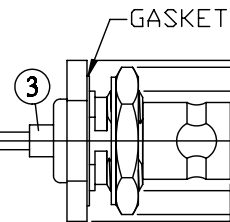

NO.	COMPONENTS	IMPEDANCE
1	SMA MALE RIGHT ANGLE	50 OHM
2	.085" HANDBENDABLE CABLE (= JYEBAO P/N .085SRF-W-P-50)	50 OHM
3	BNC REVERSE POLARITY FEMALE FOR BULKHEAD	50 OHM

SMA MALE
RIGHT ANGLE

②

L

BNC R/P FEMALE
FOR BULKHEAD

1/2-28UNEF-2A

1.6 [L.630] HEX

1.75 [L.689] HEX

1.175
[L.463]

JYE BAO P/N	L CM (INCH)
A39B95-85S-15	15 (5.906)
A39B95-85S-30	30 (11.811)
A39B95-85S-50	50 (19.685)
A39B95-85S-100	100 (39.370)
A39B95-85S-150	150 (59.055)
A39B95-85S-200	200 (78.740)
A39B95-85S-XXX	CUSTOM LENGTH IN CM

1.19

[L.469]

ø1.29
[ø.508]

MOUNTING HOLE

<p>LENGTH TOLERANCE IS ±1.5% OR ±10MM, WHICHEVER IS GREATER.</p>	<p>JYE BAO CO., LTD.</p> <p>TAIPEI TAIWAN</p>
	<p>DESCRIPTION CABLE ASSEMBLY SMA PLUG R/A TO BNC R/P JACK FOR BULKHEAD</p>
	<p>JYE BAO DRAWING NO. A39B95-85S-XXX</p>