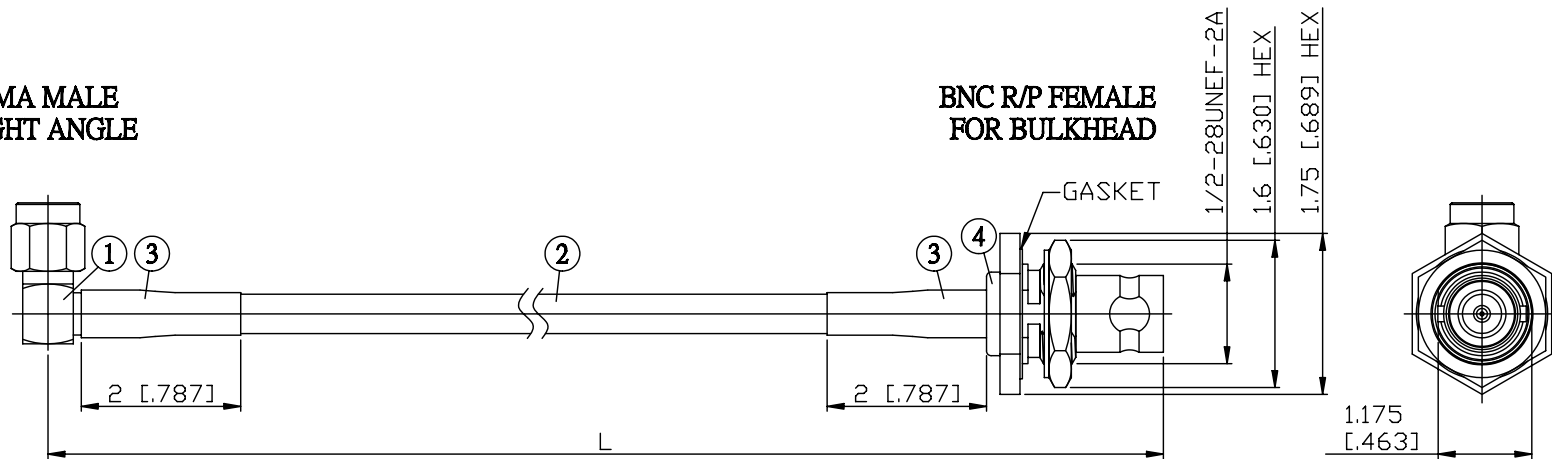

NO.	COMPONENTS	IMPEDANCE
1	SMA MALE RIGHT ANGLE	50 OHM
2	RG58	50 OHM
3	HEAT SHRINKING TUBE	
4	BNC REVERSE POLARITY FEMALE FOR BULKHEAD	50 OHM

SMA MALE
RIGHT ANGLE

BNC R/P FEMALE
FOR BULKHEAD

JYE BAO P/N	L CM (INCH)
A39B95-58-15	15 (5.906)
A39B95-58-30	30 (11.811)
A39B95-58-50	50 (19.685)
A39B95-58-100	100 (39.370)
A39B95-58-150	150 (59.055)
A39B95-58-200	200 (78.740)
A39B95-58-XXX	CUSTOM LENGTH IN CM

MOUNTING HOLE

LENGTH TOLERANCE IS $\pm 1.5\%$ OR $\pm 10\text{MM}$, WHICHEVER IS GREATER.	JYE BAO CO., LTD. TAIPEI TAIWAN
	DESCRIPTION CABLE ASSEMBLY SMA PLUG R/A TO BNC R/P JACK FOR BULKHEAD
	JYE BAO DRAWING NO. A39B95-58-XXX