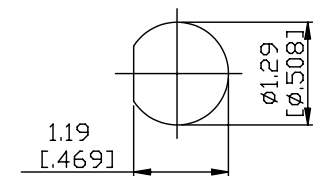

NO.	COMPONENTS	IMPEDANCE
1	SMA MALE RIGHT ANGLE	50 OHM
2	RG58	50 OHM
3	HEAT SHRINKING TUBE	
4	BNC REVERSE POLARITY FEMALE FOR BULKHEAD	50 OHM

SMA MALE
RIGHT ANGLE

BNC R/P FEMALE
FOR BULKHEAD

JYE BAO P/N	L CM (INCH)
A39B95-58-15	15 (5.906)
A39B95-58-30	30 (11.811)
A39B95-58-50	50 (19.685)
A39B95-58-100	100 (39.370)
A39B95-58-150	150 (59.055)
A39B95-58-200	200 (78.740)
A39B95-58-XXX	CUSTOM LENGTH IN CM

MOUNTING HOLE

LENGTH TOLERANCE IS $\pm 1.5\%$ OR $\pm 10\text{MM}$, WHICHEVER IS GREATER.	JYE BAO CO., LTD. TAIPEI TAIWAN
	DESCRIPTION CABLE ASSEMBLY SMA PLUG R/A TO BNC R/P JACK FOR BULKHEAD
	JYE BAO DRAWING NO. A39B95-58-XXX