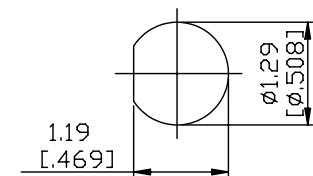

NO.	COMPONENTS	IMPEDANCE
1	SMA MALE RIGHT ANGLE	50 OHM
2	RG316	50 OHM
3	HEAT SHRINKING TUBE	
4	BNC REVERSE POLARITY FEMALE FOR BULKHEAD	50 OHM

SMA MALE
RIGHT ANGLE

BNC R/P FEMALE
FOR BULKHEAD

JYE BAO P/N	L CM (INCH)
A39B95-316-15	15 (5.906)
A39B95-316-30	30 (11.811)
A39B95-316-50	50 (19.685)
A39B95-316-100	100 (39.370)
A39B95-316-150	150 (59.055)
A39B95-316-200	200 (78.740)
A39B95-316-XXX	CUSTOM LENGTH IN CM

MOUNTING HOLE

LENGTH TOLERANCE IS ±1.5% OR ±10MM, WHICHEVER IS GREATER.	JYE BAO CO., LTD. TAIPEI TAIWAN
	DESCRIPTION CABLE ASSEMBLY SMA PLUG R/A TO BNC R/P JACK FOR BULKHEAD
	JYE BAO DRAWING NO. A39B95-316-XXX