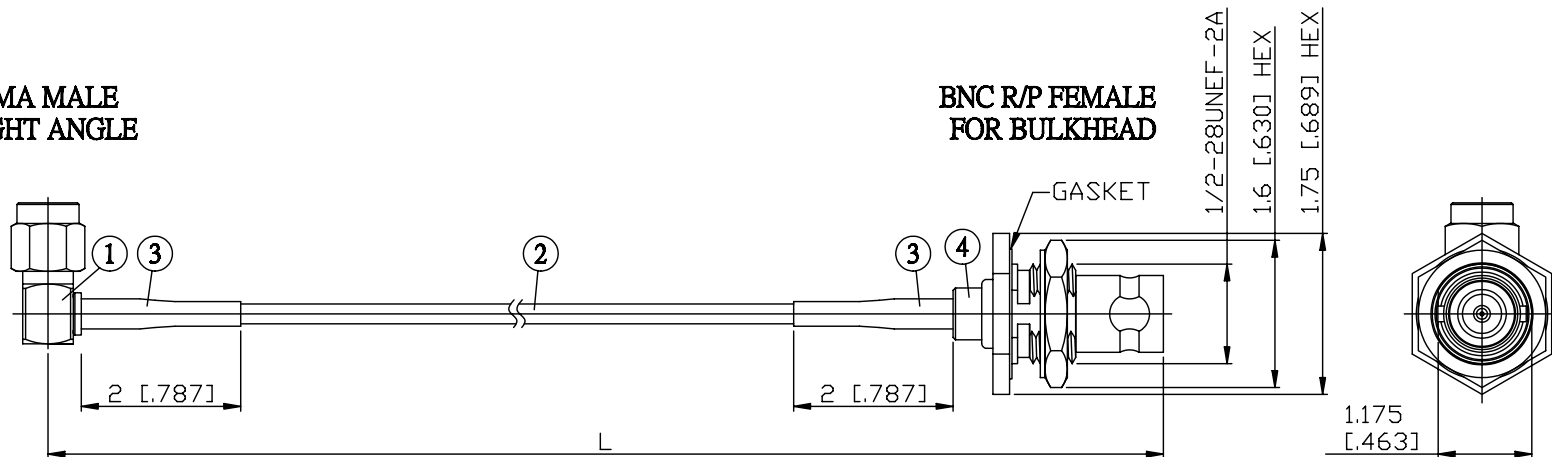

NO.	COMPONENTS	IMPEDANCE
1	SMA MALE RIGHT ANGLE	50 OHM
2	RG316	50 OHM
3	HEAT SHRINKING TUBE	
4	BNC REVERSE POLARITY FEMALE FOR BULKHEAD	50 OHM

SMA MALE
RIGHT ANGLE

BNC R/P FEMALE
FOR BULKHEAD

JYE BAO P/N	L CM (INCH)
A39B95-316-15	15 (5.906)
A39B95-316-30	30 (11.811)
A39B95-316-50	50 (19.685)
A39B95-316-100	100 (39.370)
A39B95-316-150	150 (59.055)
A39B95-316-200	200 (78.740)
A39B95-316-XXX	CUSTOM LENGTH IN CM

MOUNTING HOLE

LENGTH TOLERANCE IS ±1.5% OR ±10MM, WHICHEVER IS GREATER.	JYE BAO CO., LTD. TAIPEI TAIWAN
	DESCRIPTION CABLE ASSEMBLY SMA PLUG R/A TO BNC R/P JACK FOR BULKHEAD
	JYE BAO DRAWING NO. A39B95-316-XXX