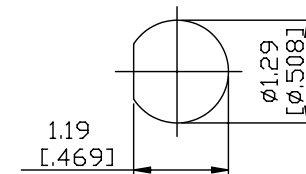

NO.	COMPONENTS	IMPEDANCE
1	SMA MALE RIGHT ANGLE	50 OHM
2	RG223	50 OHM
3	HEAT SHRINKING TUBE	
4	BNC REVERSE POLARITY FEMALE FOR BULKHEAD	50 OHM

SMA MALE
RIGHT ANGLE

BNC R/P FEMALE
FOR BULKHEAD

JYE BAO P/N	L CM (INCH)
A39B95-223-15	15 (5.906)
A39B95-223-30	30 (11.811)
A39B95-223-50	50 (19.685)
A39B95-223-100	100 (39.370)
A39B95-223-150	150 (59.055)
A39B95-223-200	200 (78.740)
A39B95-223-XXX	CUSTOM LENGTH IN CM

MOUNTING HOLE

LENGTH TOLERANCE IS ±1.5% OR ±10MM, WHICHEVER IS GREATER.	JYE BAO CO., LTD. TAIPEI TAIWAN	
	DESCRIPTION	CABLE ASSEMBLY SMA PLUG R/A TO BNC R/P JACK FOR BULKHEAD
	JYE BAO DRAWING NO.	A39B95-223-XXX