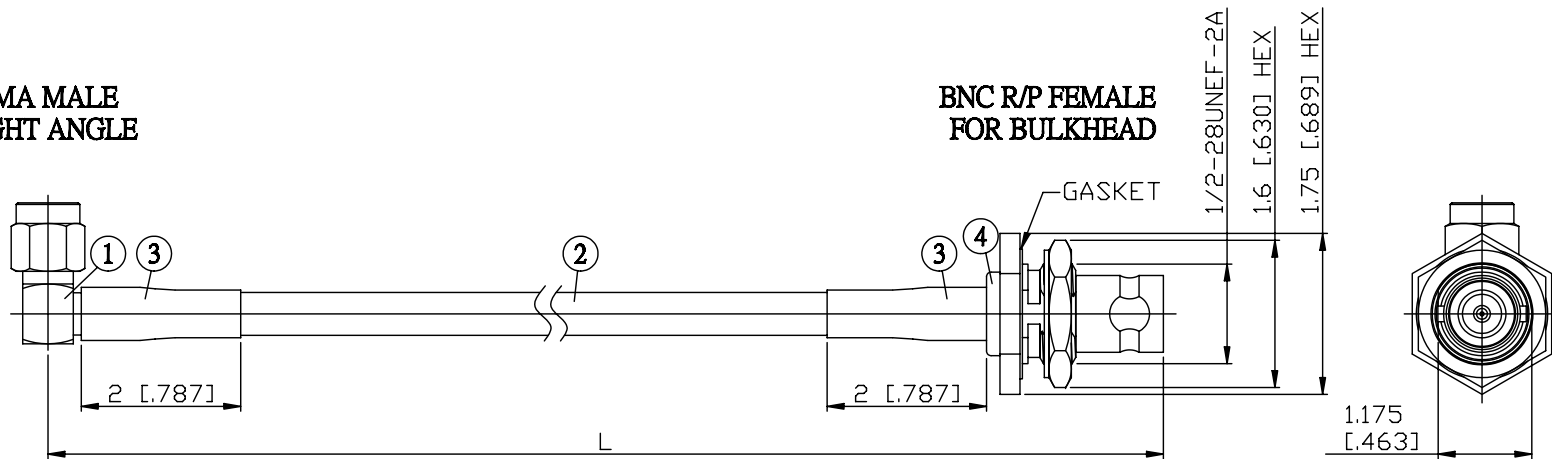

NO.	COMPONENTS	IMPEDANCE
1	SMA MALE RIGHT ANGLE	50 OHM
2	RG223	50 OHM
3	HEAT SHRINKING TUBE	
4	BNC REVERSE POLARITY FEMALE FOR BULKHEAD	50 OHM

SMA MALE
RIGHT ANGLE

BNC R/P FEMALE
FOR BULKHEAD

JYE BAO P/N	L CM (INCH)
A39B95-223-15	15 (5.906)
A39B95-223-30	30 (11.811)
A39B95-223-50	50 (19.685)
A39B95-223-100	100 (39.370)
A39B95-223-150	150 (59.055)
A39B95-223-200	200 (78.740)
A39B95-223-XXX	CUSTOM LENGTH IN CM

MOUNTING HOLE

LENGTH TOLERANCE IS ±1.5% OR ±10MM, WHICHEVER IS GREATER.	JYE BAO CO., LTD. TAIPEI TAIWAN	
	DESCRIPTION	CABLE ASSEMBLY SMA PLUG R/A TO BNC R/P JACK FOR BULKHEAD
	JYE BAO DRAWING NO.	A39B95-223-XXX