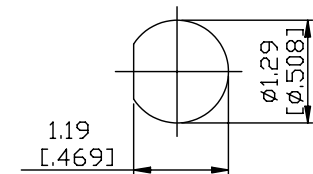

NO.	COMPONENTS	IMPEDANCE
1	SMA MALE RIGHT ANGLE	50 OHM
2	RG174	50 OHM
3	HEAT SHRINKING TUBE	
4	BNC REVERSE POLARITY FEMALE FOR BULKHEAD	50 OHM

SMA MALE
RIGHT ANGLE

BNC R/P FEMALE
FOR BULKHEAD

JYE BAO P/N	L CM (INCH)
A39B95-174-15	15 (5.906)
A39B95-174-30	30 (11.811)
A39B95-174-50	50 (19.685)
A39B95-174-100	100 (39.370)
A39B95-174-150	150 (59.055)
A39B95-174-200	200 (78.740)
A39B95-174-XXX	CUSTOM LENGTH IN CM

MOUNTING HOLE

LENGTH TOLERANCE IS $\pm 1.5\%$ OR $\pm 10\text{MM}$, WHICHEVER IS GREATER.	JYE BAO CO., LTD. TAIPEI TAIWAN
	DESCRIPTION CABLE ASSEMBLY SMA PLUG R/A TO BNC R/P JACK FOR BULKHEAD
	JYE BAO DRAWING NO. A39B95-174-XXX