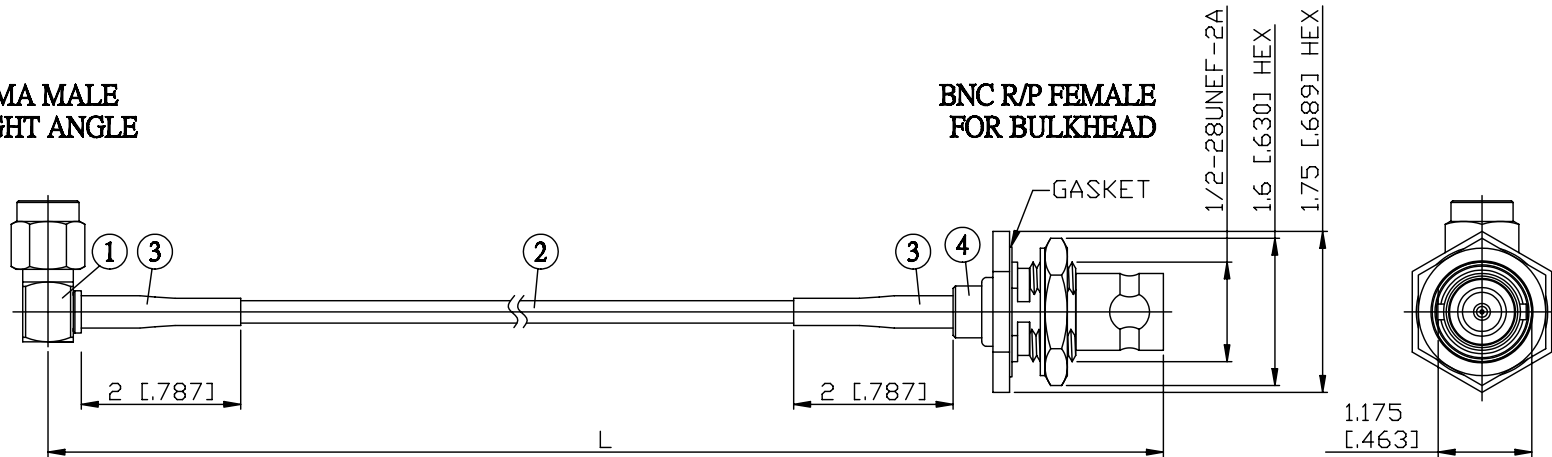

NO.	COMPONENTS	IMPEDANCE
1	SMA MALE RIGHT ANGLE	50 OHM
2	RG174	50 OHM
3	HEAT SHRINKING TUBE	
4	BNC REVERSE POLARITY FEMALE FOR BULKHEAD	50 OHM

SMA MALE
RIGHT ANGLE

BNC R/P FEMALE
FOR BULKHEAD

JYE BAO P/N	L CM (INCH)
A39B95-174-15	15 (5.906)
A39B95-174-30	30 (11.811)
A39B95-174-50	50 (19.685)
A39B95-174-100	100 (39.370)
A39B95-174-150	150 (59.055)
A39B95-174-200	200 (78.740)
A39B95-174-XXX	CUSTOM LENGTH IN CM

MOUNTING HOLE

LENGTH TOLERANCE IS $\pm 1.5\%$ OR $\pm 10\text{MM}$, WHICHEVER IS GREATER.	JYE BAO CO., LTD. TAIPEI TAIWAN
	DESCRIPTION CABLE ASSEMBLY SMA PLUG R/A TO BNC R/P JACK FOR BULKHEAD
	JYE BAO DRAWING NO. A39B95-174-XXX