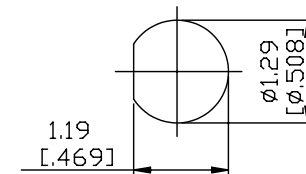

NO.	COMPONENTS	IMPEDANCE
1	SMA MALE RIGHT ANGLE	50 OHM
2	RG142	50 OHM
3	HEAT SHRINKING TUBE	
4	BNC REVERSE POLARITY FEMALE FOR BULKHEAD	50 OHM

SMA MALE
RIGHT ANGLE

BNC R/P FEMALE
FOR BULKHEAD

JYE BAO P/N	L CM (INCH)
A39B95-142-15	15 (5.906)
A39B95-142-30	30 (11.811)
A39B95-142-50	50 (19.685)
A39B95-142-100	100 (39.370)
A39B95-142-150	150 (59.055)
A39B95-142-200	200 (78.740)
A39B95-142-XXX	CUSTOM LENGTH IN CM

MOUNTING HOLE

LENGTH TOLERANCE IS ±1.5% OR ±10MM, WHICHEVER IS GREATER.	JYE BAO CO., LTD. TAIPEI TAIWAN
	DESCRIPTION CABLE ASSEMBLY SMA PLUG R/A TO BNC R/P JACK FOR BULKHEAD
	JYE BAO DRAWING NO. A39B95-142-XXX