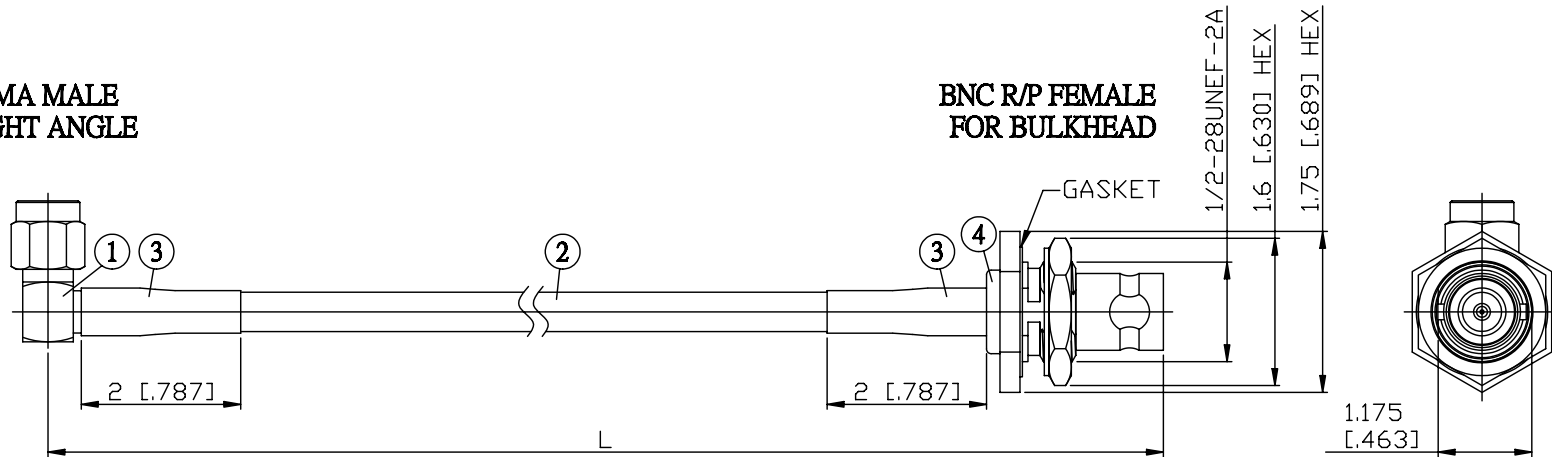

NO.	COMPONENTS	IMPEDANCE
1	SMA MALE RIGHT ANGLE	50 OHM
2	RG142	50 OHM
3	HEAT SHRINKING TUBE	
4	BNC REVERSE POLARITY FEMALE FOR BULKHEAD	50 OHM

SMA MALE
RIGHT ANGLE

BNC R/P FEMALE
FOR BULKHEAD

JYE BAO P/N	L CM (INCH)
A39B95-142-15	15 (5.906)
A39B95-142-30	30 (11.811)
A39B95-142-50	50 (19.685)
A39B95-142-100	100 (39.370)
A39B95-142-150	150 (59.055)
A39B95-142-200	200 (78.740)
A39B95-142-XXX	CUSTOM LENGTH IN CM

MOUNTING HOLE

LENGTH TOLERANCE IS ±1.5% OR ±10MM, WHICHEVER IS GREATER.	JYE BAO CO., LTD. TAIPEI TAIWAN
	DESCRIPTION CABLE ASSEMBLY SMA PLUG R/A TO BNC R/P JACK FOR BULKHEAD
	JYE BAO DRAWING NO. A39B95-142-XXX