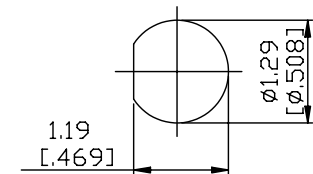

NO.	COMPONENTS	IMPEDANCE
1	SMA MALE RIGHT ANGLE	50 OHM
2	.141" HANDBENDABLE CABLE (= JYEBAO P/N .141SRF-W-P-50)	50 OHM
3	BNC REVERSE POLARITY FEMALE FOR BULKHEAD	50 OHM

SMA MALE
RIGHT ANGLE

BNC R/P FEMALE
FOR BULKHEAD

JYE BAO P/N	L CM (INCH)
A39B95-141S-15	15 (5.906)
A39B95-141S-30	30 (11.811)
A39B95-141S-50	50 (19.685)
A39B95-141S-100	100 (39.370)
A39B95-141S-150	150 (59.055)
A39B95-141S-200	200 (78.740)
A39B95-141S-XXX	CUSTOM LENGTH IN CM

MOUNTING HOLE

LENGTH TOLERANCE IS ±1.5% OR ±10MM, WHICHEVER IS GREATER.	JYE BAO CO., LTD. TAIPEI TAIWAN
	DESCRIPTION CABLE ASSEMBLY SMA PLUG R/A TO BNC R/P JACK FOR BULKHEAD
	JYE BAO DRAWING NO. A39B95-141S-XXX