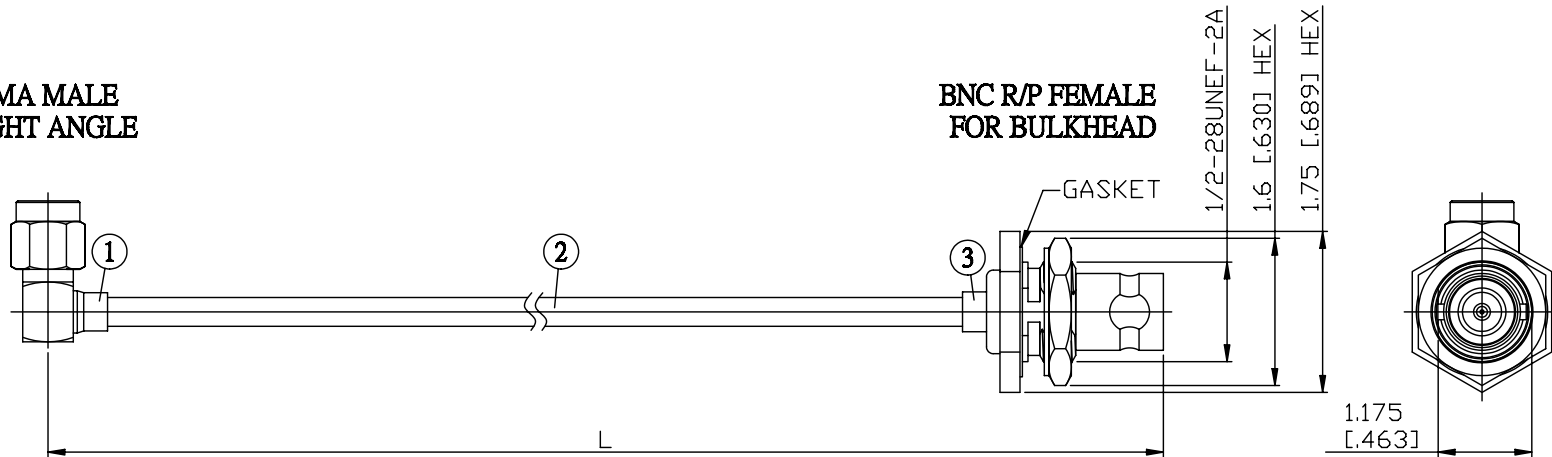

NO.	COMPONENTS	IMPEDANCE
1	SMA MALE RIGHT ANGLE	50 OHM
2	.141" HANDBENDABLE CABLE (= JYEBAO P/N .141SRF-W-P-50)	50 OHM
3	BNC REVERSE POLARITY FEMALE FOR BULKHEAD	50 OHM

SMA MALE
RIGHT ANGLE

BNC R/P FEMALE
FOR BULKHEAD

JYE BAO P/N	L CM (INCH)
A39B95-141S-15	15 (5.906)
A39B95-141S-30	30 (11.811)
A39B95-141S-50	50 (19.685)
A39B95-141S-100	100 (39.370)
A39B95-141S-150	150 (59.055)
A39B95-141S-200	200 (78.740)
A39B95-141S-XXX	CUSTOM LENGTH IN CM

MOUNTING HOLE

LENGTH TOLERANCE IS ±1.5% OR ±10MM, WHICHEVER IS GREATER.	JYE BAO CO., LTD. TAIPEI TAIWAN
	DESCRIPTION CABLE ASSEMBLY SMA PLUG R/A TO BNC R/P JACK FOR BULKHEAD
	JYE BAO DRAWING NO. A39B95-141S-XXX