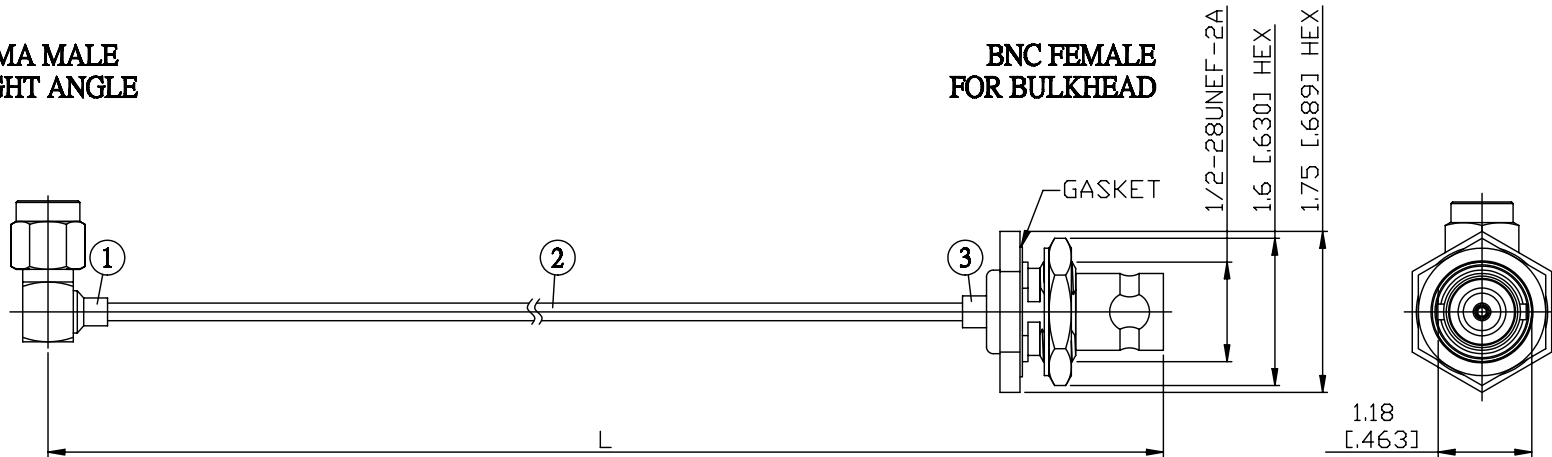

NO.	COMPONENTS	IMPEDANCE
1	SMA MALE RIGHT ANGLE	50 OHM
2	.085" TIN PLATED SEMI-RIGID CABLE (TIN PLATED RG405)	50 OHM
3	BNC FEMALE FOR BULKHEAD	50 OHM

SMA MALE  
RIGHT ANGLE

BNC FEMALE  
FOR BULKHEAD

JYE BAO P/N	L CM (INCH)
A39B85-85T-15	15 (5.906)
A39B85-85T-30	30 (11.811)
A39B85-85T-50	50 (19.685)
A39B85-85T-100	100 (39.370)
A39B85-85T-150	150 (59.055)
A39B85-85T-200	200 (78.740)
A39B85-85T-XXX	CUSTOM LENGTH IN CM

MOUNTING HOLE

LENGTH TOLERANCE IS ±1.5% OR ±10MM, WHICHEVER IS GREATER.	<b>JYE BAO CO., LTD.</b> TAIPEI TAIWAN
	DESCRIPTION CABLE ASSEMBLY SMA PLUG R/A TO BNC JACK FOR BULKHEAD
	JYE BAO DRAWING NO. A39B85-85T-XXX