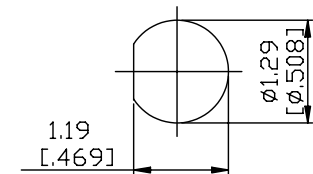

NO.	COMPONENTS	IMPEDANCE
1	SMA MALE RIGHT ANGLE	50 OHM
2	.085" TIN PLATED SEMI-RIGID CABLE (TIN PLATED RG405)	50 OHM
3	BNC FEMALE FOR BULKHEAD	50 OHM

SMA MALE  
RIGHT ANGLE

BNC FEMALE  
FOR BULKHEAD

JYE BAO P/N	L CM (INCH)
A39B85-85T-15	15 (5.906)
A39B85-85T-30	30 (11.811)
A39B85-85T-50	50 (19.685)
A39B85-85T-100	100 (39.370)
A39B85-85T-150	150 (59.055)
A39B85-85T-200	200 (78.740)
A39B85-85T-XXX	CUSTOM LENGTH IN CM

MOUNTING HOLE

LENGTH TOLERANCE IS ±1.5% OR ±10MM, WHICHEVER IS GREATER.	<b>JYE BAO CO., LTD.</b> TAIPEI TAIWAN
	DESCRIPTION CABLE ASSEMBLY SMA PLUG R/A TO BNC JACK FOR BULKHEAD
	JYE BAO DRAWING NO. A39B85-85T-XXX