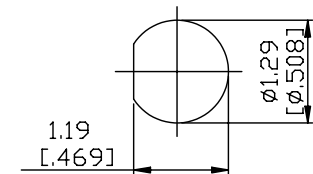

NO.	COMPONENTS	IMPEDANCE
1	SMA MALE RIGHT ANGLE	50 OHM
2	.085" HANDBENDABLE CABLE (= JYEBAO P/N .085SRF-W-P-50)	50 OHM
3	BNC FEMALE FOR BULKHEAD	50 OHM

SMA MALE  
RIGHT ANGLE

BNC FEMALE  
FOR BULKHEAD

JYE BAO P/N	L CM (INCH)
A39B85-85S-15	15 (5.906)
A39B85-85S-30	30 (11.811)
A39B85-85S-50	50 (19.685)
A39B85-85S-100	100 (39.370)
A39B85-85S-150	150 (59.055)
A39B85-85S-200	200 (78.740)
A39B85-85S-XXX	CUSTOM LENGTH IN CM

MOUNTING HOLE

LENGTH TOLERANCE IS ±1.5% OR ±10MM, WHICHEVER IS GREATER.	<b>JYE BAO CO., LTD.</b> TAIPEI TAIWAN
	DESCRIPTION CABLE ASSEMBLY SMA PLUG R/A TO BNC JACK FOR BULKHEAD
	JYE BAO DRAWING NO. A39B85-85S-XXX