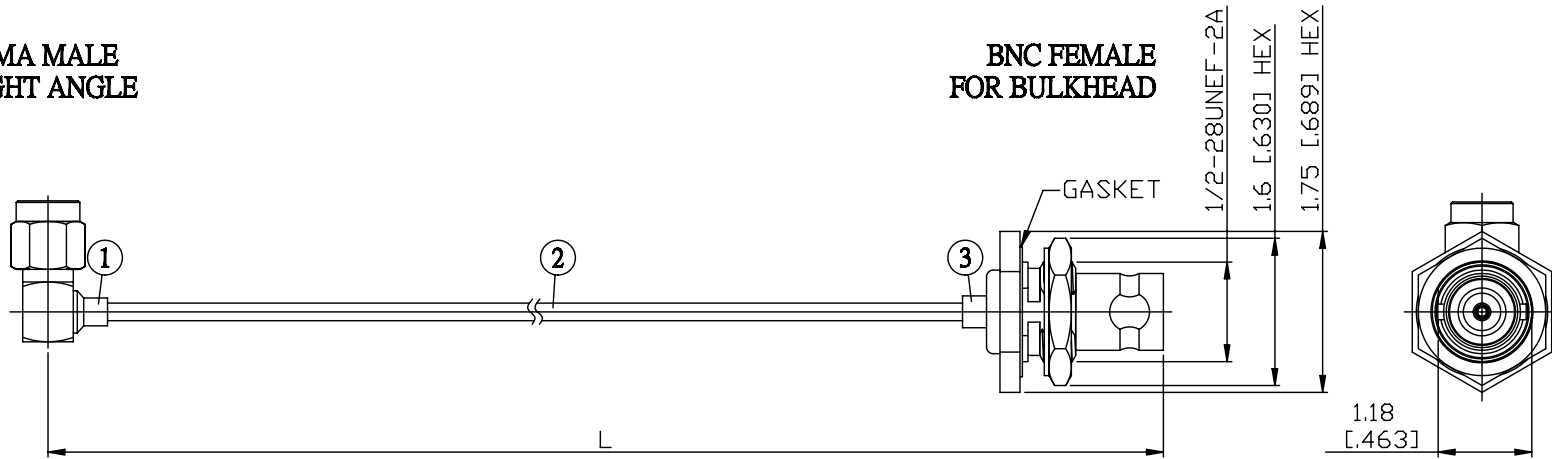

NO.	COMPONENTS	IMPEDANCE
1	SMA MALE RIGHT ANGLE	50 OHM
2	.085" HANDBENDABLE CABLE (= JYEBAO P/N .085SRF-W-P-50)	50 OHM
3	BNC FEMALE FOR BULKHEAD	50 OHM

SMA MALE  
RIGHT ANGLE

BNC FEMALE  
FOR BULKHEAD

JYE BAO P/N	L CM (INCH)
A39B85-85S-15	15 (5.906)
A39B85-85S-30	30 (11.811)
A39B85-85S-50	50 (19.685)
A39B85-85S-100	100 (39.370)
A39B85-85S-150	150 (59.055)
A39B85-85S-200	200 (78.740)
A39B85-85S-XXX	CUSTOM LENGTH IN CM

MOUNTING HOLE

LENGTH TOLERANCE IS ±1.5% OR ±10MM, WHICHEVER IS GREATER.	<b>JYE BAO CO., LTD.</b> TAIPEI TAIWAN
	DESCRIPTION CABLE ASSEMBLY SMA PLUG R/A TO BNC JACK FOR BULKHEAD
	JYE BAO DRAWING NO. A39B85-85S-XXX