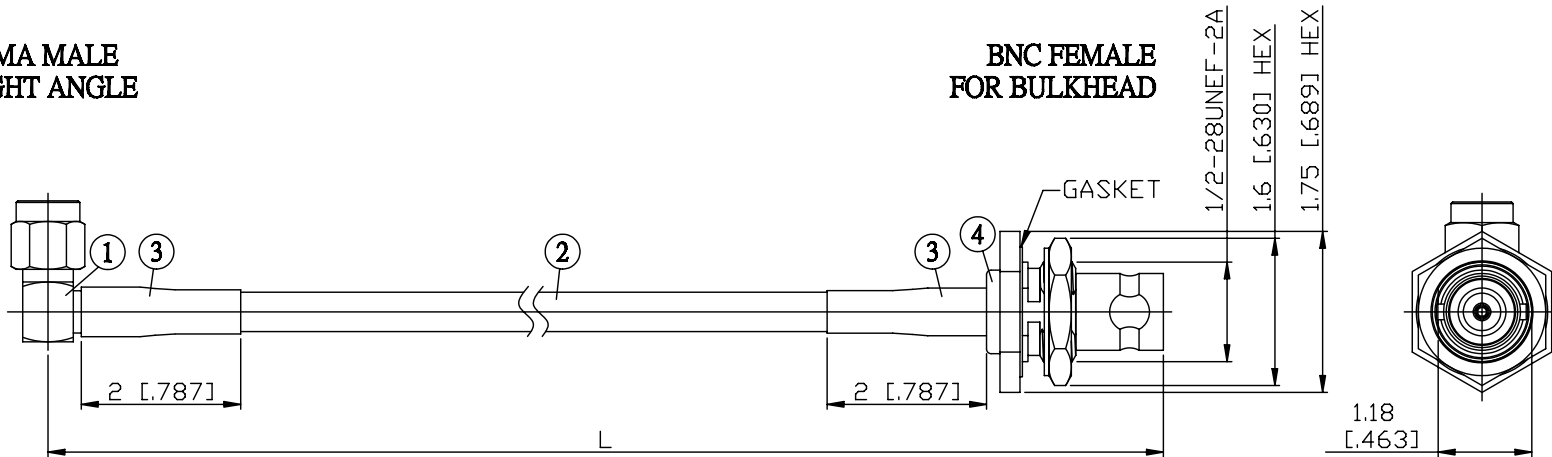

NO.	COMPONENTS	IMPEDANCE
1	SMA MALE RIGHT ANGLE	50 OHM
2	RG58	50 OHM
3	HEAT SHRINKING TUBE	
4	BNC FEMALE FOR BULKHEAD	50 OHM

SMA MALE
RIGHT ANGLE

BNC FEMALE
FOR BULKHEAD

JYE BAO P/N	L CM (INCH)
A39B85-58-15	15 (5.906)
A39B85-58-30	30 (11.811)
A39B85-58-50	50 (19.685)
A39B85-58-100	100 (39.370)
A39B85-58-150	150 (59.055)
A39B85-58-200	200 (78.740)
A39B85-58-XXX	CUSTOM LENGTH IN CM

MOUNTING HOLE

LENGTH TOLERANCE IS ±1.5% OR ±10MM, WHICHEVER IS GREATER.	JYE BAO CO., LTD. TAIPEI TAIWAN
	DESCRIPTION CABLE ASSEMBLY SMA PLUG R/A TO BNC JACK FOR BULKHEAD
	JYE BAO DRAWING NO. A39B85-58-XXX