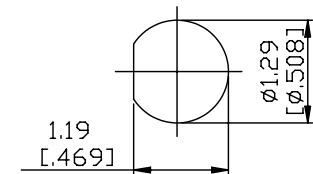

NO.	COMPONENTS	IMPEDANCE
1	SMA MALE RIGHT ANGLE	50 OHM
2	RG58	50 OHM
3	HEAT SHRINKING TUBE	
4	BNC FEMALE FOR BULKHEAD	50 OHM

SMA MALE
RIGHT ANGLE

BNC FEMALE
FOR BULKHEAD

JYE BAO P/N	L CM (INCH)
A39B85-58-15	15 (5.906)
A39B85-58-30	30 (11.811)
A39B85-58-50	50 (19.685)
A39B85-58-100	100 (39.370)
A39B85-58-150	150 (59.055)
A39B85-58-200	200 (78.740)
A39B85-58-XXX	CUSTOM LENGTH IN CM

MOUNTING HOLE

LENGTH TOLERANCE IS ±1.5% OR ±10MM, WHICHEVER IS GREATER.	JYE BAO CO., LTD. TAIPEI TAIWAN
	DESCRIPTION CABLE ASSEMBLY SMA PLUG R/A TO BNC JACK FOR BULKHEAD
	JYE BAO DRAWING NO. A39B85-58-XXX